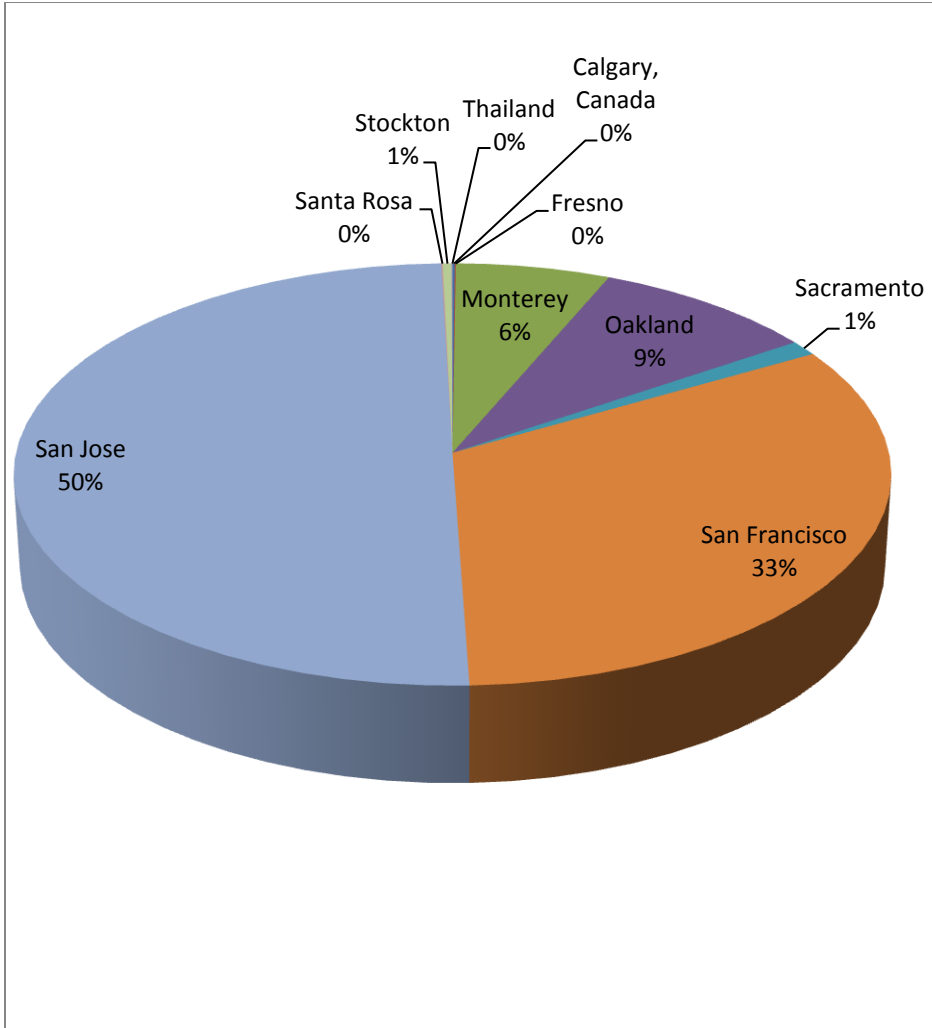

Total Attendance for Faith Formation Conference 2006-2011

Diocese	2011	2010	2009	2008	2007	2006
Fresno	1	3	1	4	0	0
Monterey	141	162	114	130	145	168
Oakland	205	241	171	174	171	104
Sacramento	26	3	1	5	7	13
San Francisco	734	712	663	643	508	574
San Jose	1124	1164	644	1366	740	876
Stockton	8	11	17	20	23	8
Santa Rosa	1	6	2	2	1	6
Los Angeles	0	5	0	0	0	0
El Paso	0	1	0	0	0	0
Calgary, Canada	2	0	0	0	0	0
Thailand	1	0	0	0	0	0

2011 Daily Attendance per Diocese

Diocese	Friday	Saturday	Both	Total Registered
San Jose	1095	612	612	1124
San Francisco	703	573	573	734
Oakland	205	174	174	205
Monterey	127	100	100	141
Stockton	8	7	7	8
Fresno	1	1	1	1
Los Angeles	0	0	0	0
Sacramento	26	25	25	26
Santa Rosa	1	1	1	1
Calgary	2	2	2	2
Thailand	1	1	1	1
Totals	2172	1499	1498	2246