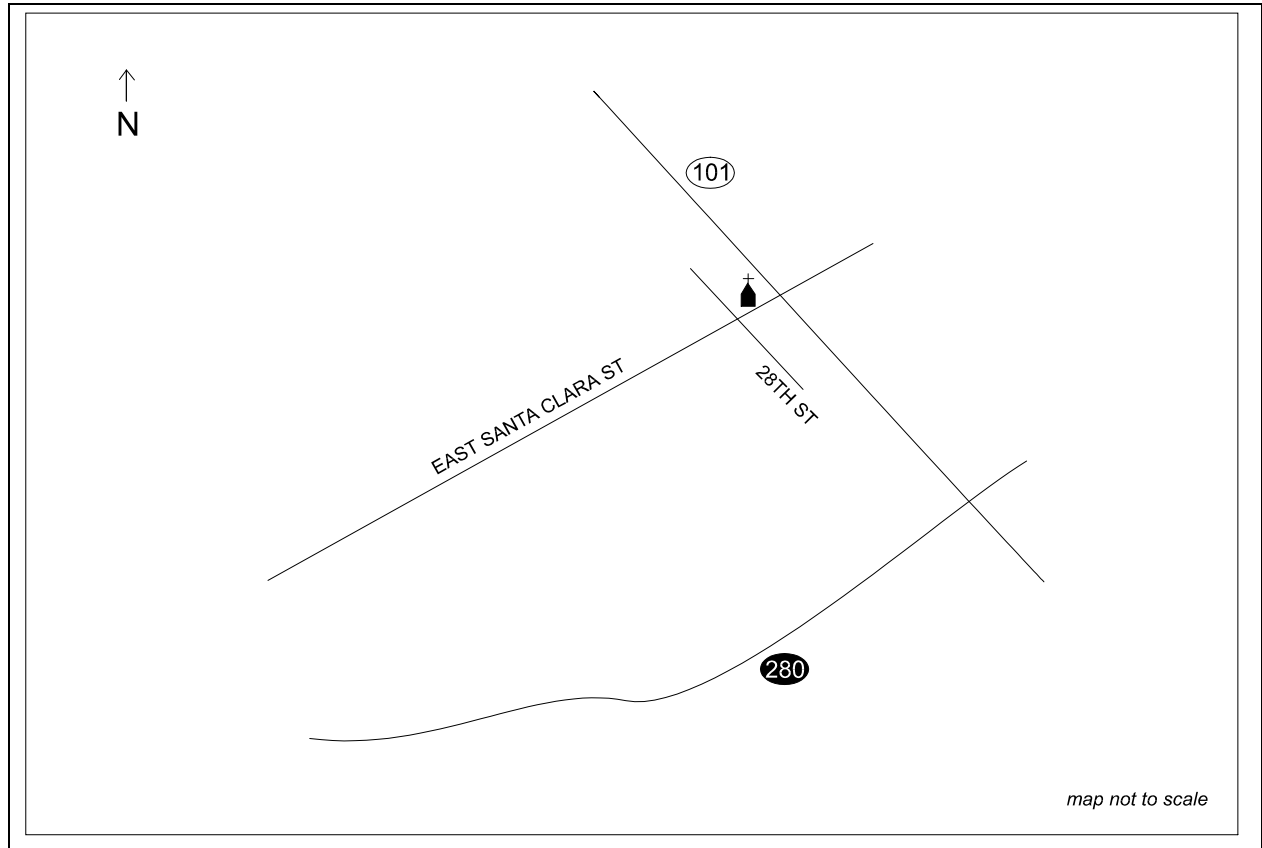

From north 101 go south to Santa Clara St. exit. Right on Santa Clara St.

From south 101 go north to Santa Clara St. exit. Left on Santa Clara St.

HOLY CROSS

Italian Parish (Missionaries of Saint Charles - Scalabrinians)