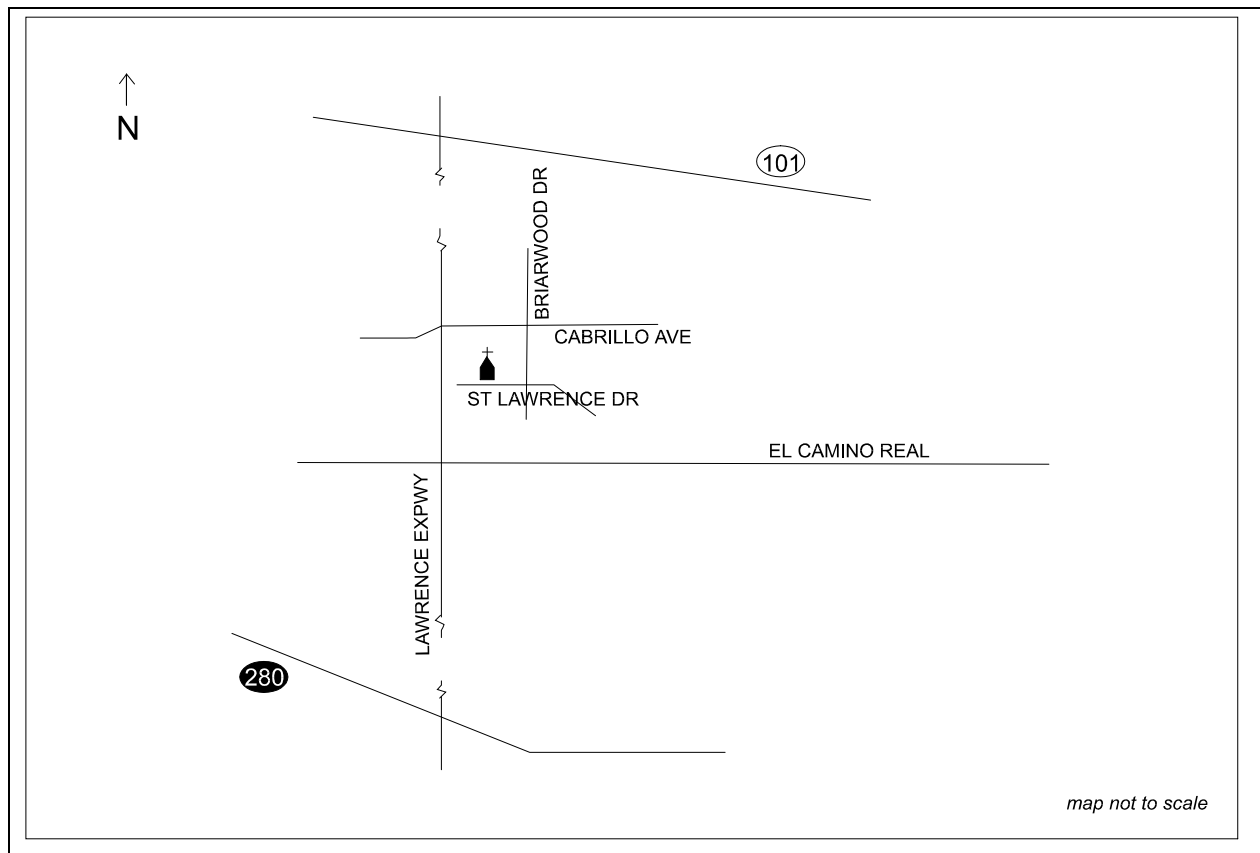

SAINT LAWRENCE, THE MARTYR

1971 Saint Lawrence Dr., Santa Clara, CA 95051-2129 ..... (408) 296-3000

From 280, take the Lawrence Expwy. Exit, North. At Cabrillo Ave., make a right. At Briarwood Drive, make a right. At Saint Lawrence Dr., make a right.

From 101, take the Lawrence Expwy. Exit, South. At Cabrillo Ave. make a left. At Briarwood Dr., make a right. At Saint Lawrence Dr., make a right.