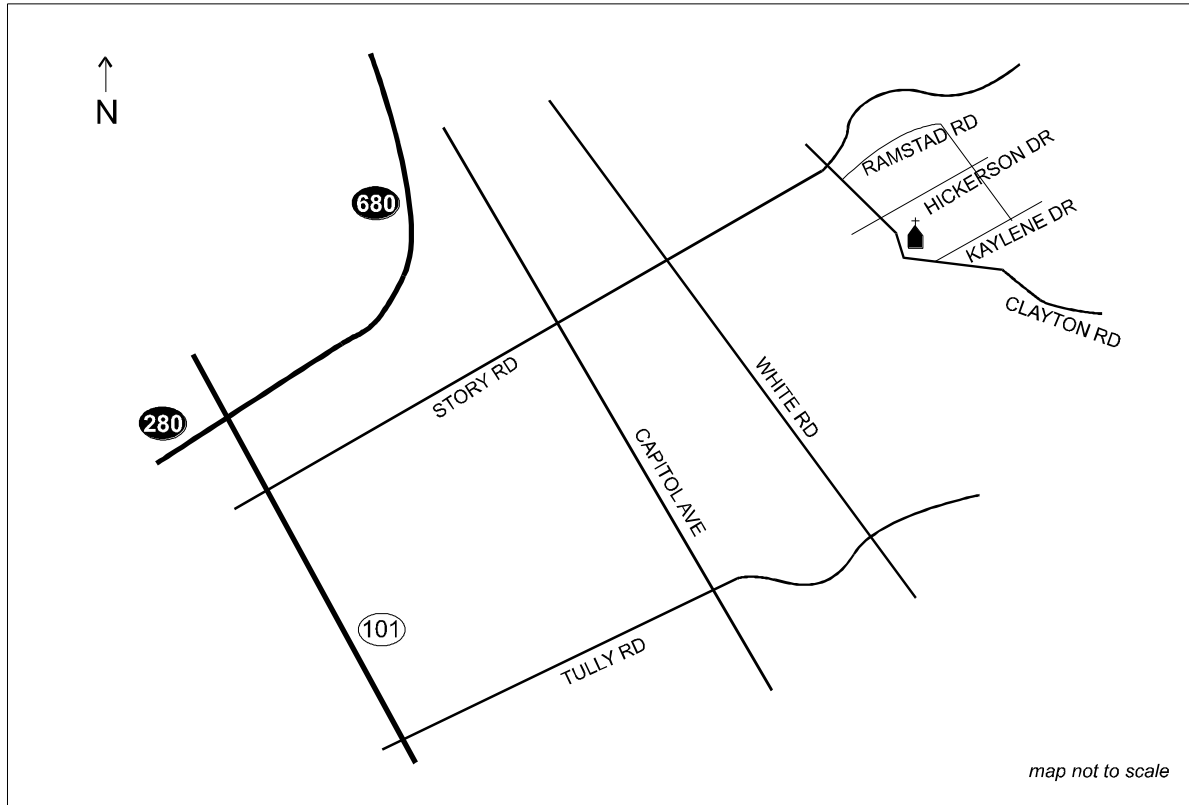

From South 280 to 680 (or from North 680) exit on Capitol Expwy. east to Story Rd. (second light). Left on Story Rd. to Clayton Rd. Right on Clayton Rd.

SAINT CATHERINE OF ALEXANDRIA

Church, Rectory: 17400 Peak Ave., Morgan Hill, CA 95037-4140... (408) 779-3959, Fax (408) 779-0289
Website: <http://www.stca.org>
Email: office@stca.org