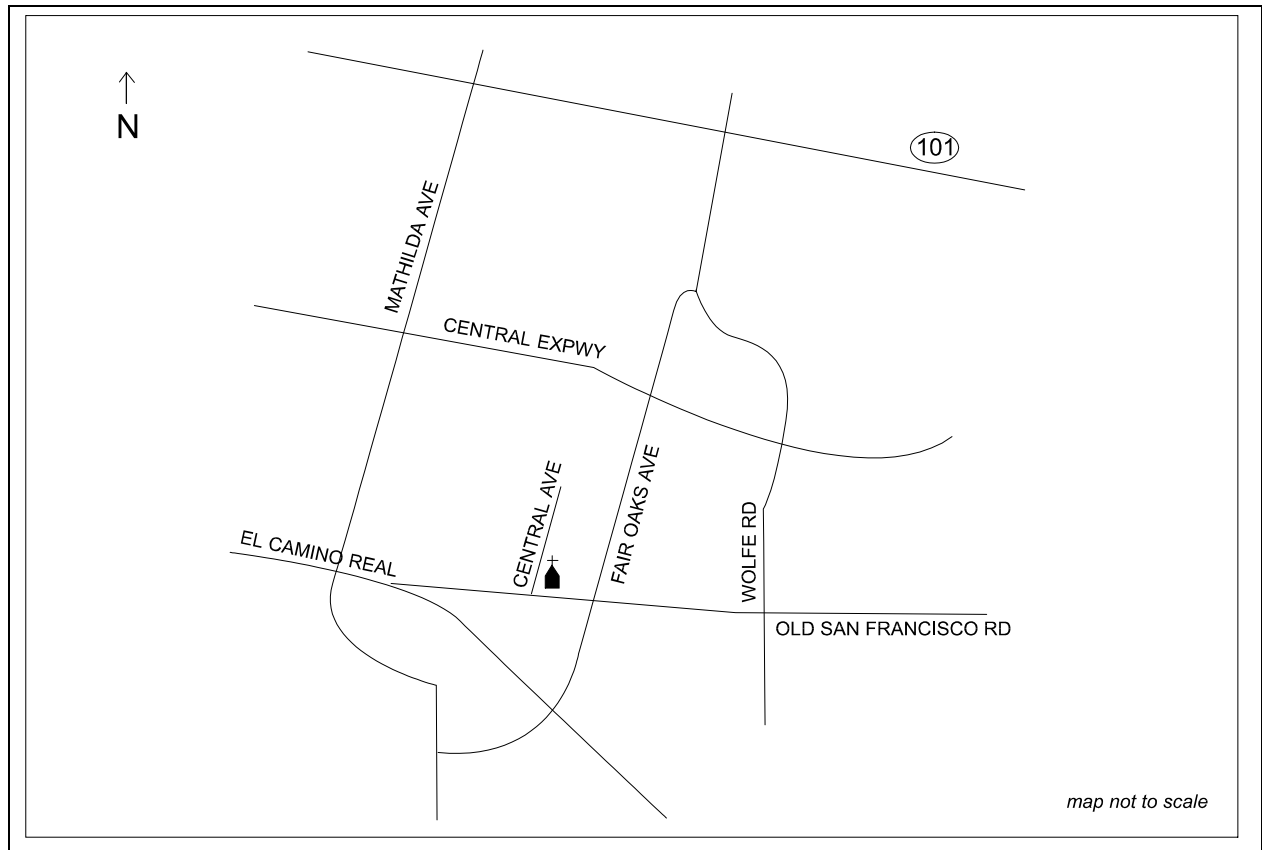

SAINT MARTIN

590 Central Ave., Sunnyvale, CA 94086-6357 .....(408) 736-3725

From north of Sunnyvale, take HWY 101 south to Fairoaks Ave. exit. Right on Fairoaks Ave. to Old San Francisco Rd. Right on Old San Francisco Rd. to Central Ave. Right on Central Ave.

From south of Sunnyvale, take Hwy 101 north to Fairoaks Ave. exit. Left on Fairoaks Ave. to Old San Francisco Rd. Right on Old San Francisco Rd. to Central Ave. Right on Central Ave.