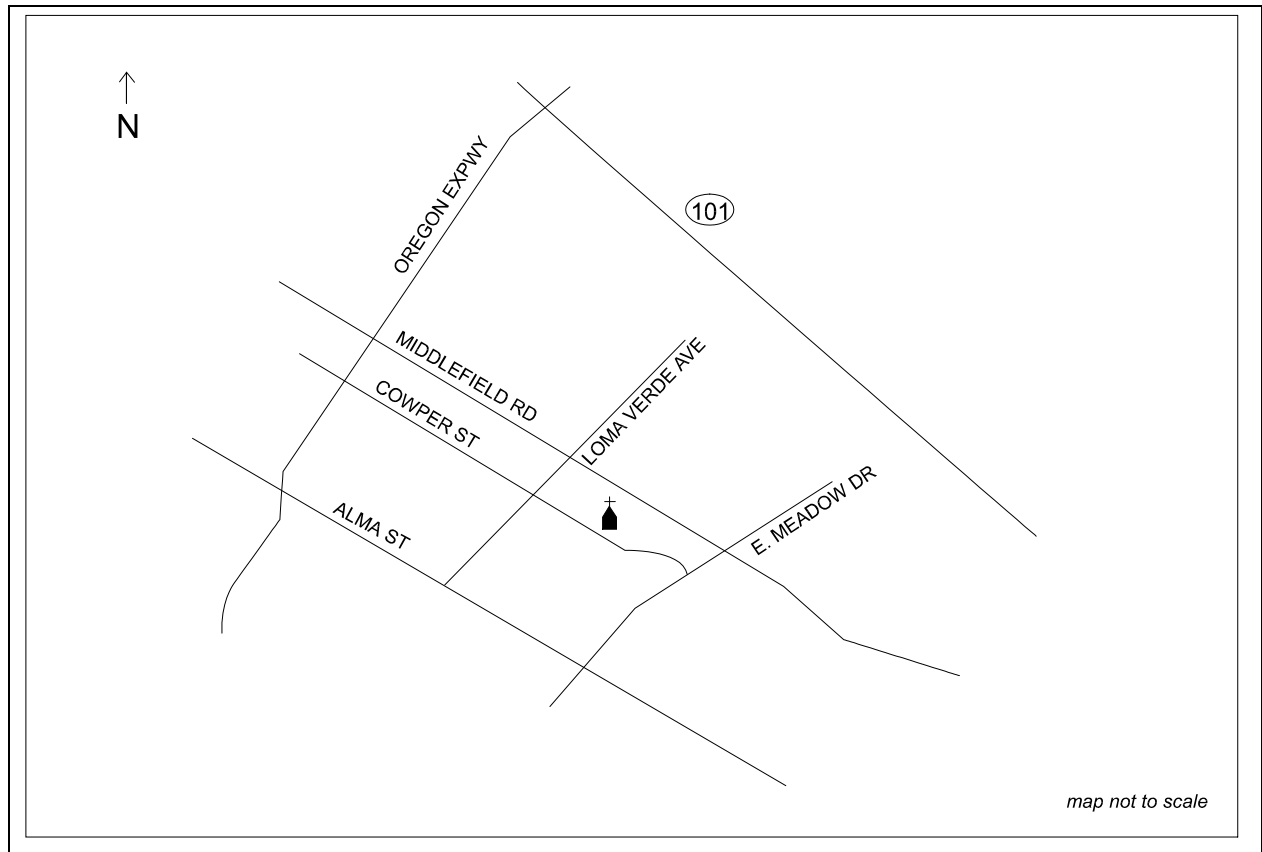

OUR LADY OF THE ROSARY

3233 Cowper St., Palo Alto, CA 94306-3005.....(650) 494-2496

Follow US-101 N to Old Middlefield Way in Mountain View. Take exit 399B from US-101 N.
Follow Old Middlefield Way and W. Middlefield Rd., left on St. Claire Dr., right on Cowper St. in Palo Alto.