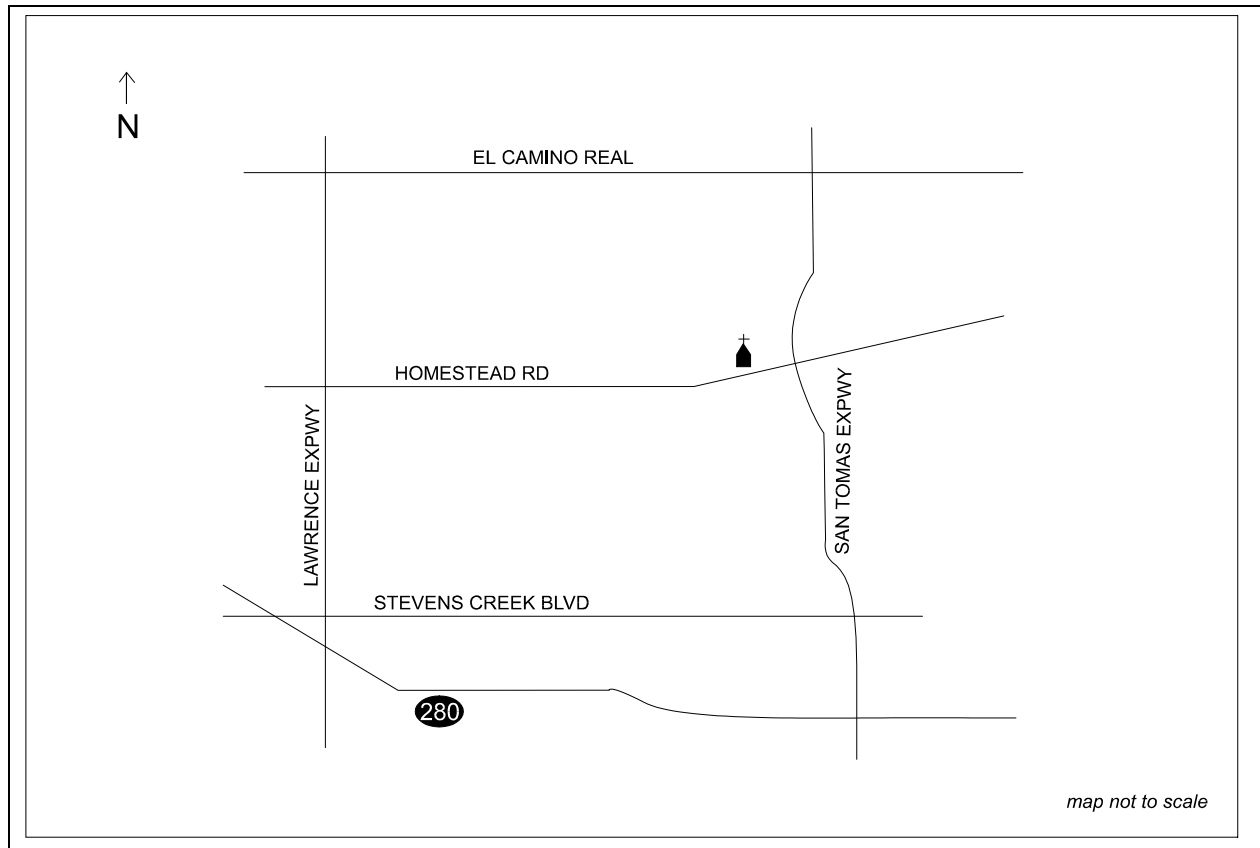

SAINT JUSTIN

2655 Homestead Rd., Santa Clara, CA 95051-5322(408) 296-1193

From north of Santa Clara take Hwy 280 south to Lawrence Expwy. Left on Lawrence Expwy. to Homestead Rd. Right on Homestead Rd.

From south of Santa Clara, take Hwy 280 north to San Tomas Expwy. Right on San Tomas Expwy. to Homestead. Left on Homestead.