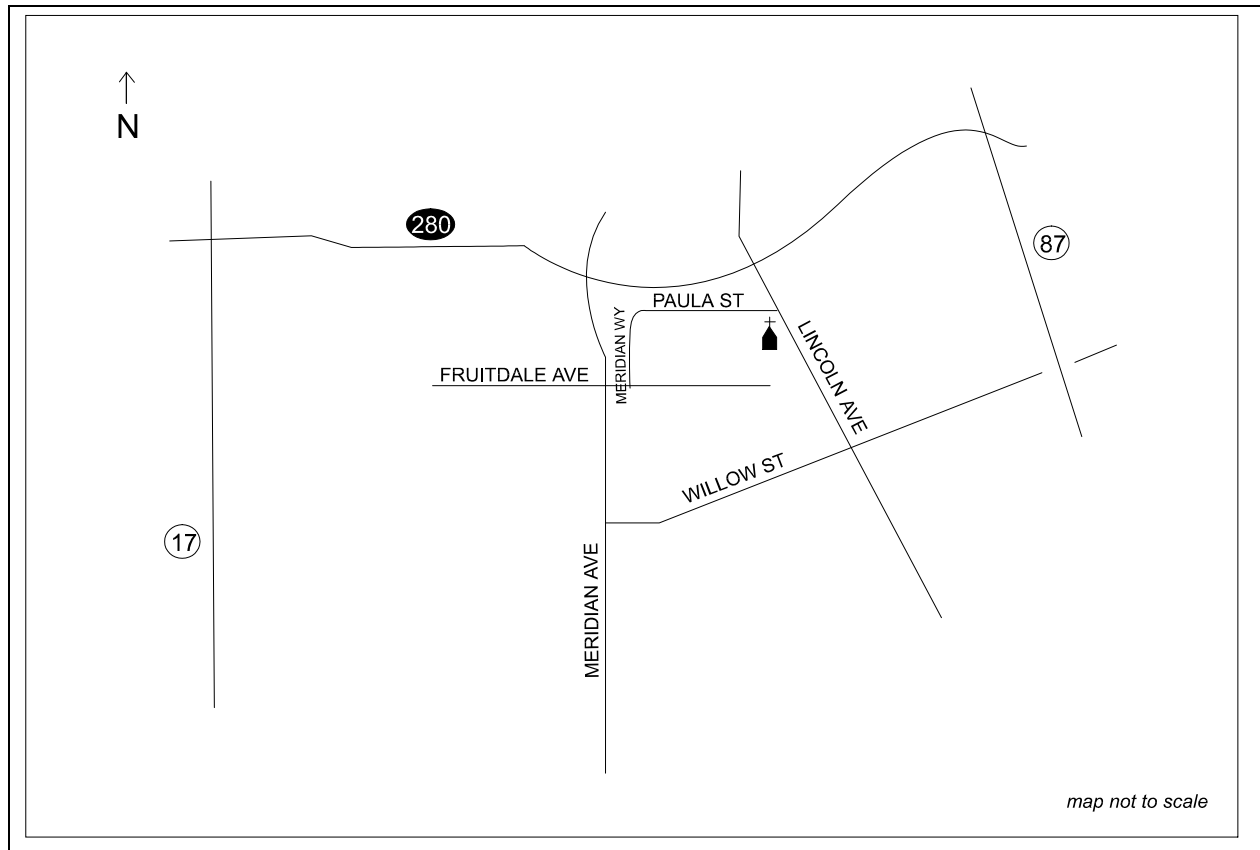

SAINT MARY OF THE ASSUMPTION CROATIAN MISSION

901 Lincoln Ave., San José, CA 95126-3711 ..... (408) 279-0279

From north of San José take Hwy 280 south to Meridian Ave. exit. Right on Meridian Ave. to Willow St. Left on Willow St. to Lincoln Ave. Left on Lincoln Ave. to Paula St. Church is on the corner.

From south of San José take Hwy 280 north to Meridian Ave. exit. Left on Meridian Ave. to Willow St. Left on Willow St. to Lincoln Ave. Left on Lincoln Ave. to Paula St. Church is on the corner.