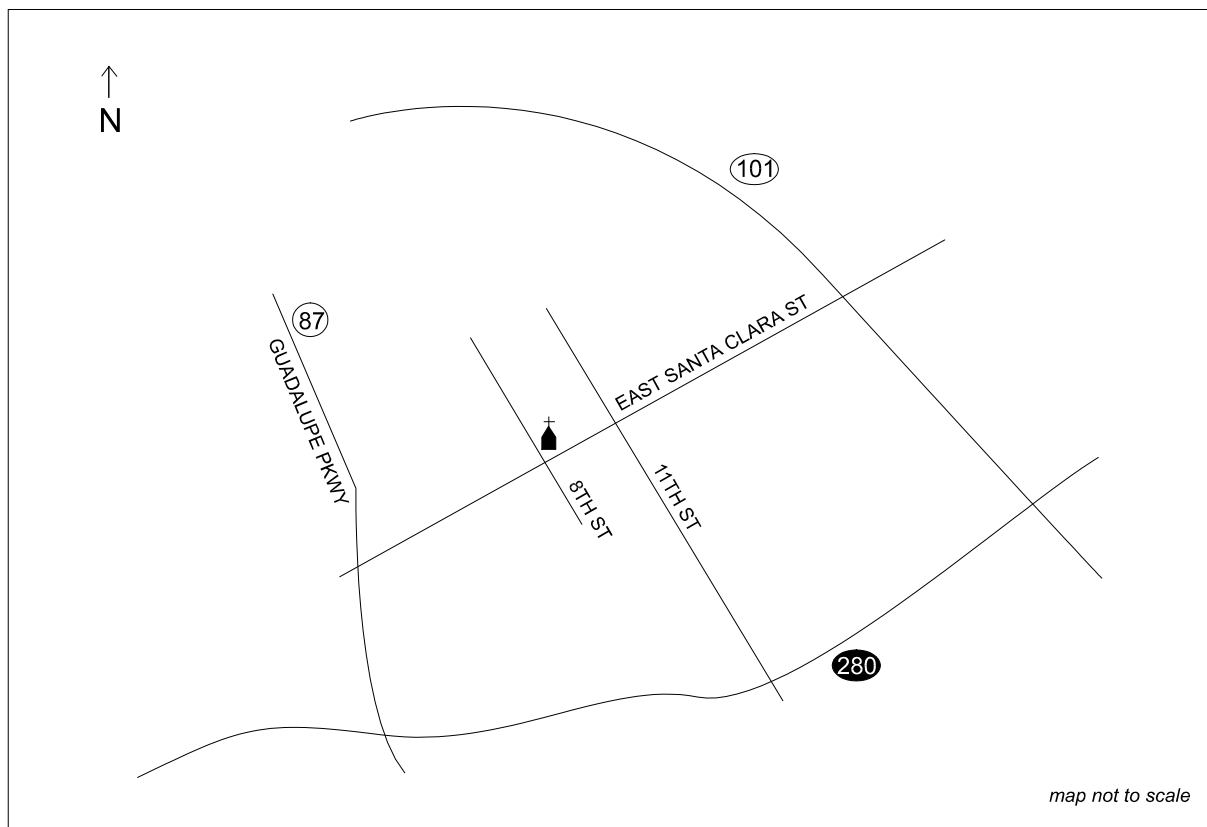

Rev. William I. Flanagan, 1969-1978
Rev. Laurent E. Largete, 1978-1987
Rev. Mervyn Sullivan, 1987-1988
Rev. Justin Zawadzki, 1988-1992
Rev. J. Patrick Browne, 1992-1994
Rev. Joseph N. Vanthu, 1994-1996
Rev. Timothy Kidney, 1996-1999
Rev. Dominic Dinh Do, 1999-2002
Rev. Peter Luc Phan, 2002-2008
Rev. Msgr. Hien Minh Nguyen, 2008-2011
Rev. Peter-Loi Huynh, 2011-2012

Succession of Pastors, Our Lady of La Vang

Rev. Peter-Loi Huynh, 2012-

Succession of Pastors, Our Lady Queen of Martyrs Vietnamese Mission

Rev. Joseph Tinh Nguyen, 1985-1986
Rev. Paul L. Duong, 1986-1991
Rev. Joseph N. Vanthu, 1991-1996

Rev. Dominic Dinh Do, Admin., 1996-1997
Rev. Joseph N. Vanthu, 1997-1998
Rev. Msgr. Dominic Dinh Do, 1998-1999

OUR LADY OF LA VANG

25 N. 14th St., Ste. 540, San José, CA 95112 ..... (408) 294-8120, Fax (408) 291-6289
From North 101 to Santa Clara St. exit. Right on Santa Clara St. to 8th St. From North 280 to 10th/11th St. exit. Left on 11th St. to Santa Clara St. Left on Santa Clara St. to 8th St. From South 280 to 10th/11th St. exit. Right on 11th St. to Santa Clara St. Left on Santa Clara St. to 8th St.