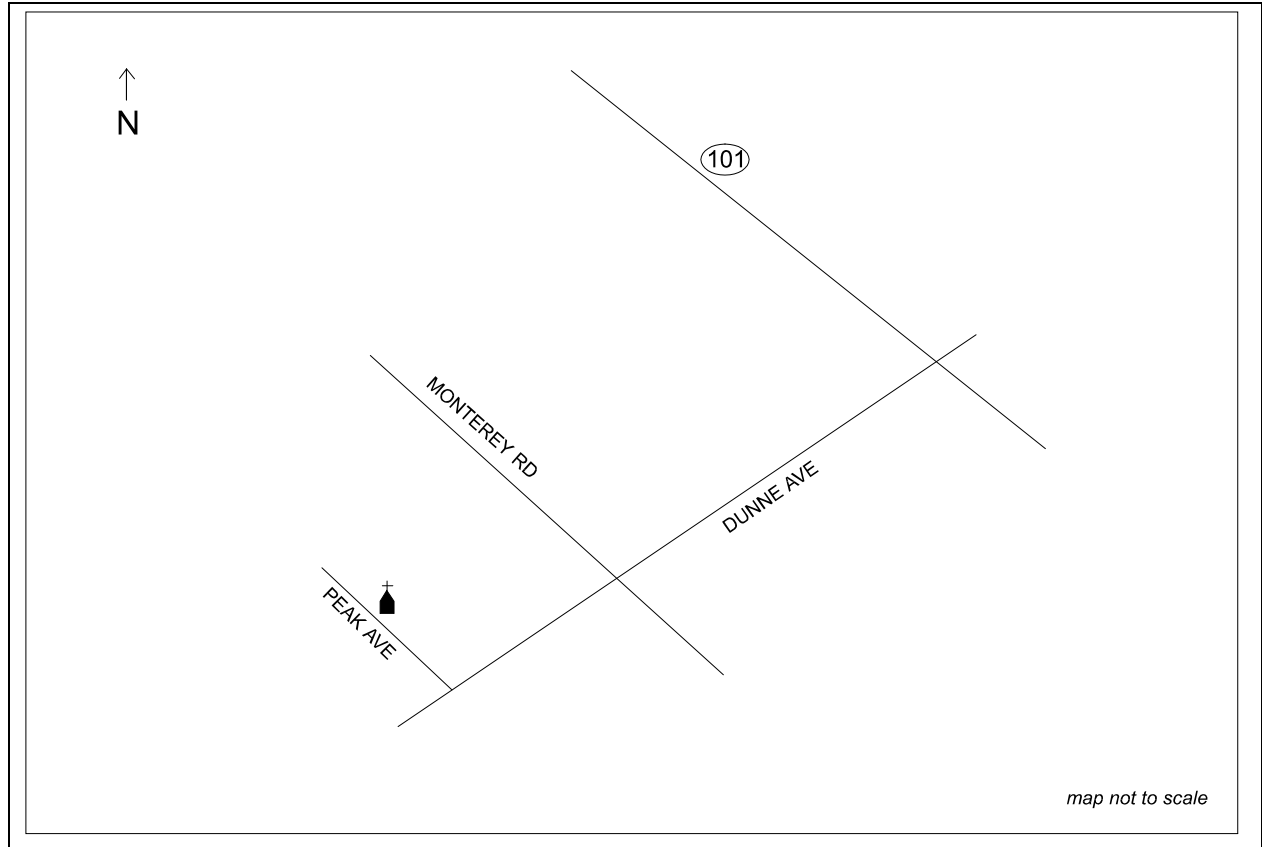

SAINT CATHERINE OF ALEXANDRIA

17400 Peak Ave., Morgan Hill, CA 95037-4140 .....(408) 779-3959

From North: 101 South to East Dunne Exit. West (right) onto Dunne Ave. Pass main intersection of Dunne and Monterey Rd. Continue on Dunne.

From South: 101 North to Dunne Exit. West (left) onto Dunne Ave. Pass main intersection of Dunne and Monterey Rd. Continue on Dunne. Turn right onto Peak Ave. Church is at 17400 Peak Ave.