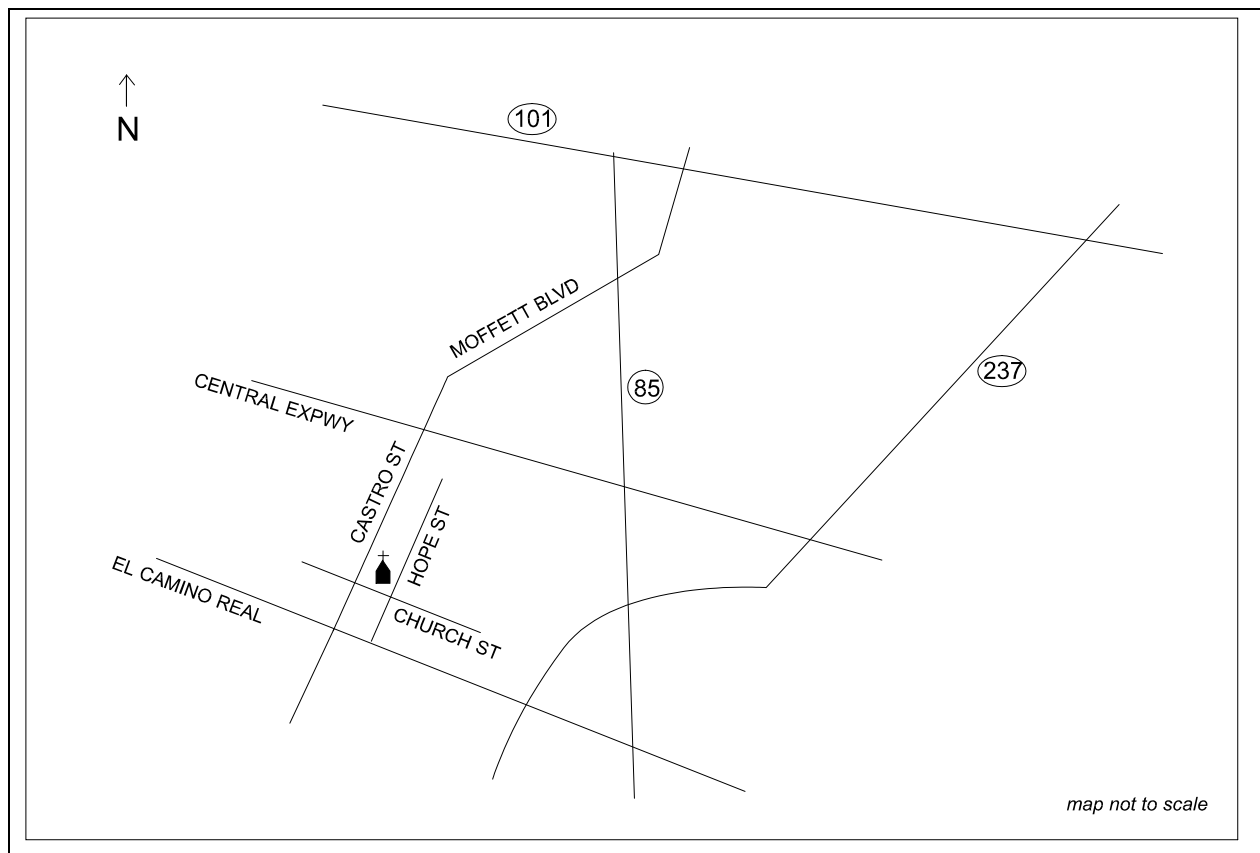

SAINT JOSEPH

582 Hope St., Mt. View, CA 94041-2021 ..... (650) 967-3831

North on 101: Take 237 West to El Camino Real. Turn right, then make a right on Hope St.

South on 101: To Moffett Blvd. West. Moffett Blvd. becomes Castro St. Turn left on Church St., turn left on Hope St.

North on 280: To Highway 85 north to El Camino Real, Mt. View Exit, drive north on El Camino to Hope St. Turn right.

South on 280: To Highway 85, drive north to El Camino north Mt. View Exit, drive north on El Camino to Hope St. Turn right.