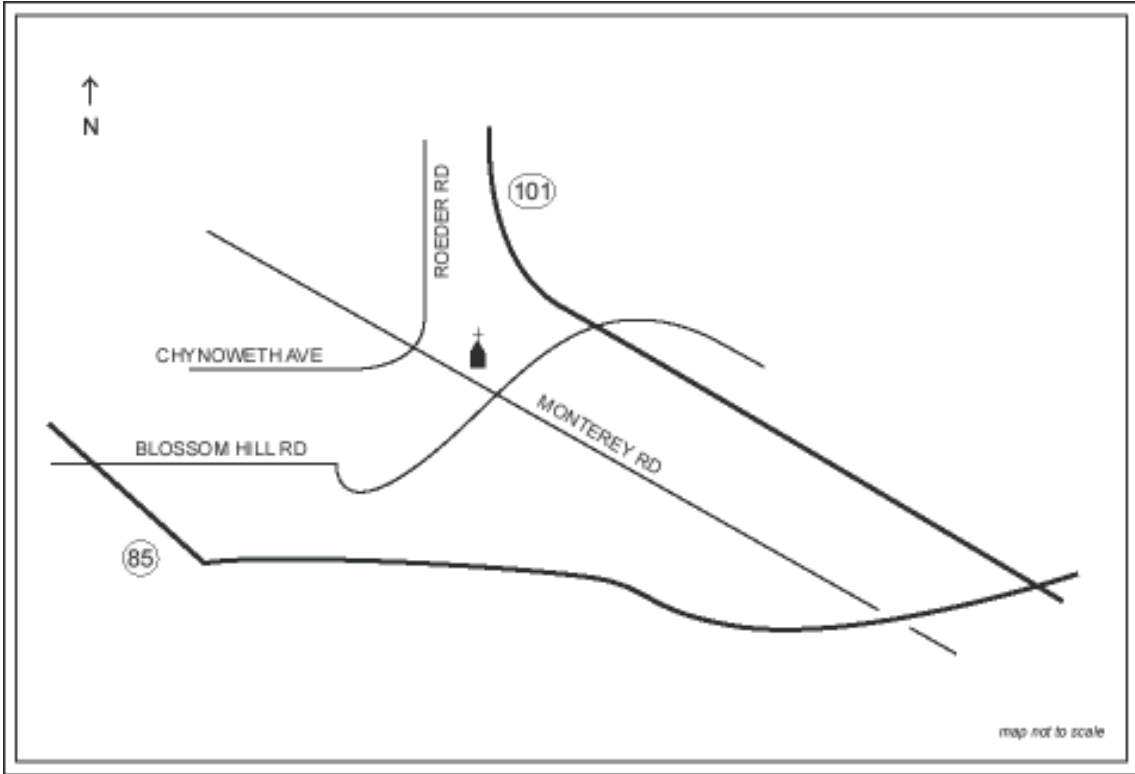

CHRIST THE KING

5284 Monterey Rd., San José, CA 95111-4203(408) 362-9958

Highway 101 South to Blossom Hill Rd., turn right. Right on Monterey Rd. and 1/2 mile to Edenvale Shopping Center. Christ the King is located in the shopping center itself.