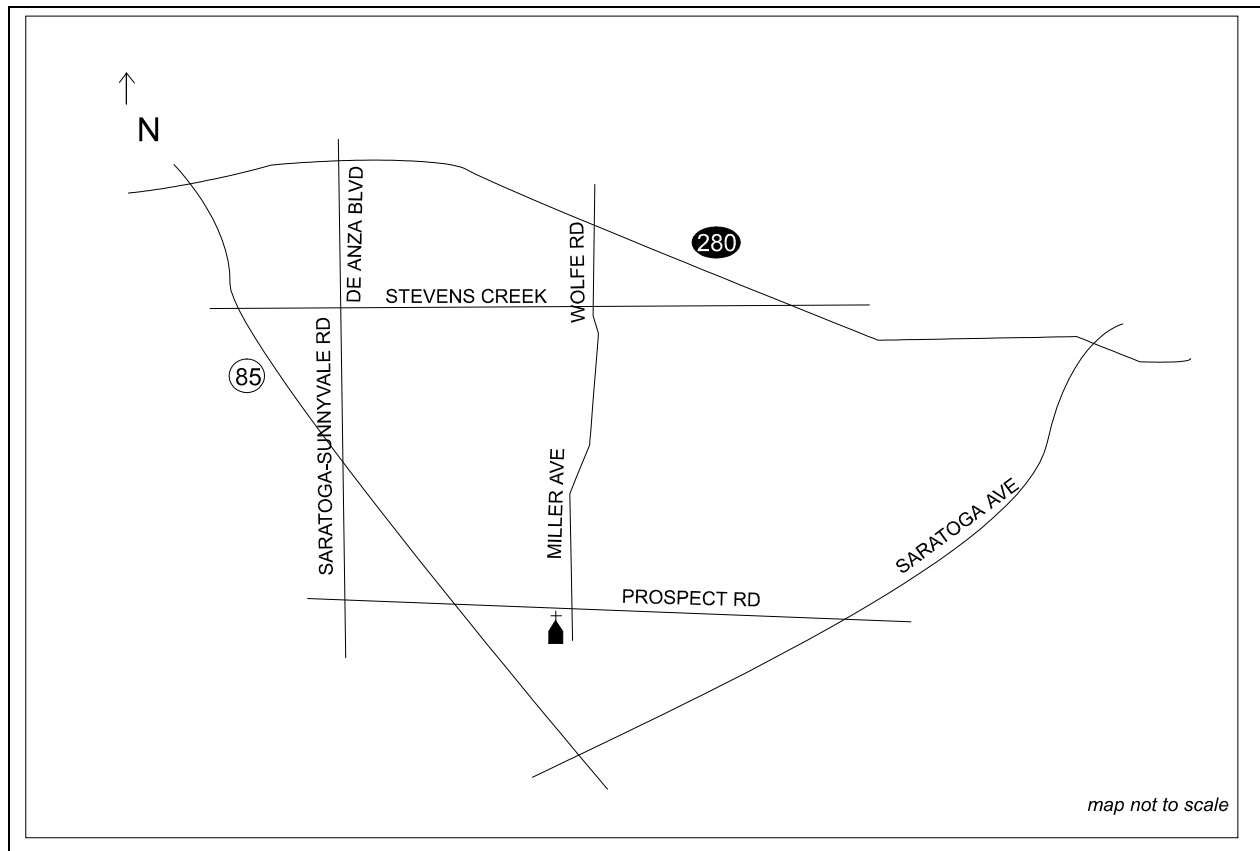

CHURCH OF THE ASCENSION

12033 Miller Ave., Saratoga, CA 95070-3358 ..... (408) 725-3939

Church of the Ascension is located at the corner of Miller Ave. and Prospect Rd.

From 280 take Wolfe Rd. exit south, at Stevens Creek Blvd. Wolfe changes name to Miller Ave., continue south to Prospect Rd. Ascension Church is on the south-west corner.

From Saratoga Ave. take Prospect west to Miller Ave.

From 85 take Sunnyvale-Saratoga Rd. (Highway 9) south to Prospect, turn left on Prospect to go east to Miller Ave.