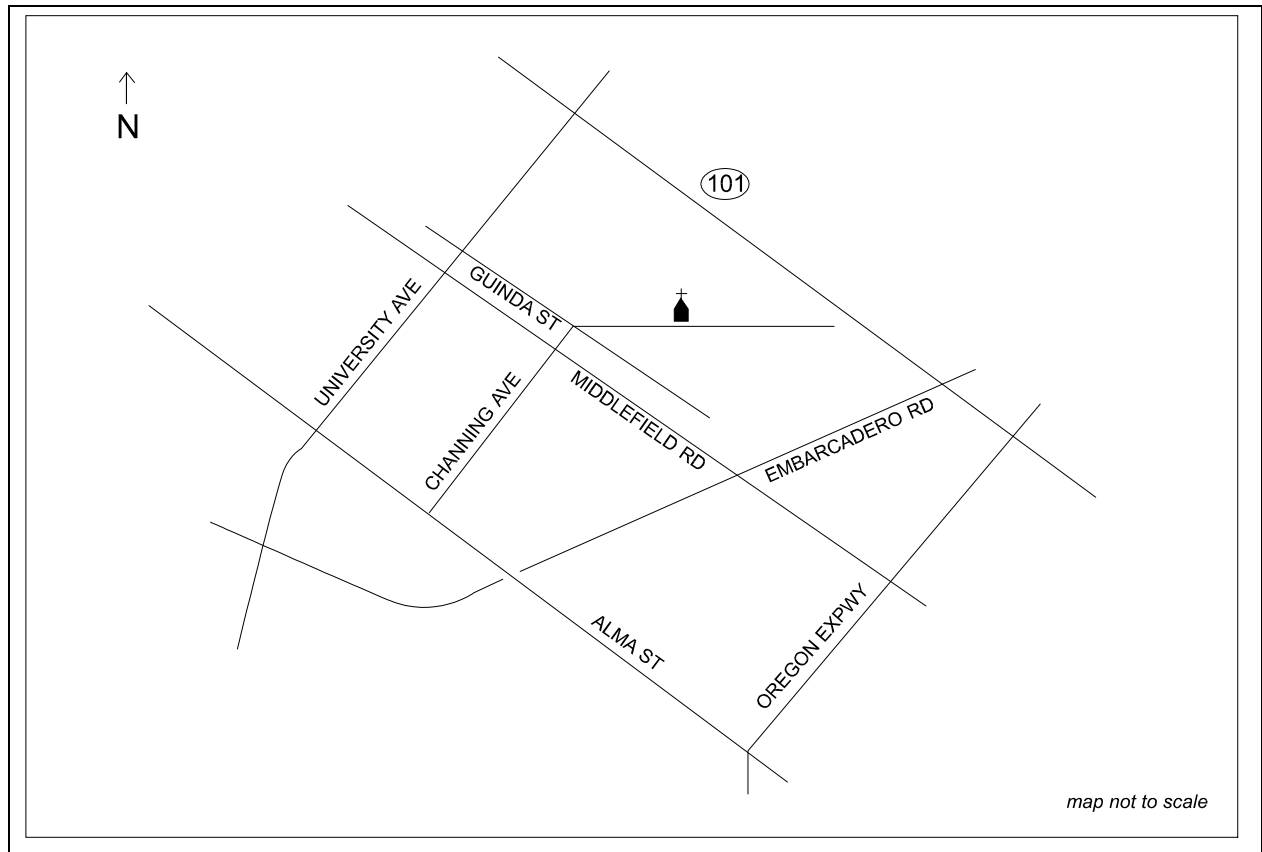

SAINT ALBERT THE GREAT

1095 Channing Ave., Palo Alto, CA 94301-3019.....(650) 494-2496

Follow US-101 N to Embarcadero Rd. Take exit 402 from US-101 N.

Follow Embarcadero Rd., right on St. Francis Dr., left on Channing Ave.