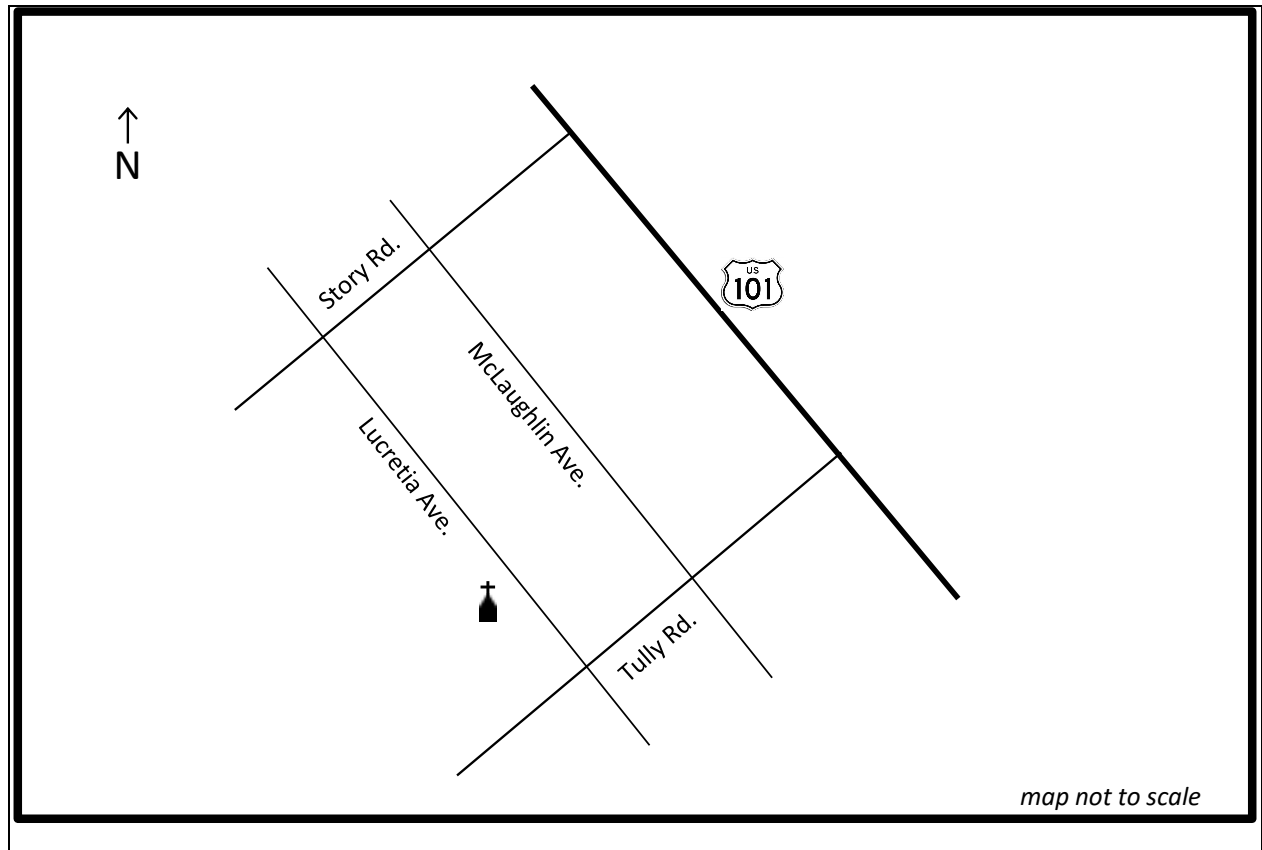

HOLY KOREAN MARTYRS

1523 McLaughlin Ave., San José, CA 95122-3233 .....(408) 734-9721, Fax (408) 734-9723

From Hwy 101 South, take the Story Rd. W ramp, merge onto Story Rd. Turn left onto McLaughlin Ave. 1523 McLaughlin Ave. is on the right.

From Hwy 280 South, take the McLaughlin Ave. exit, turn right onto McLaughlin Ave. 1523 McLaughlin Ave. is on the right.