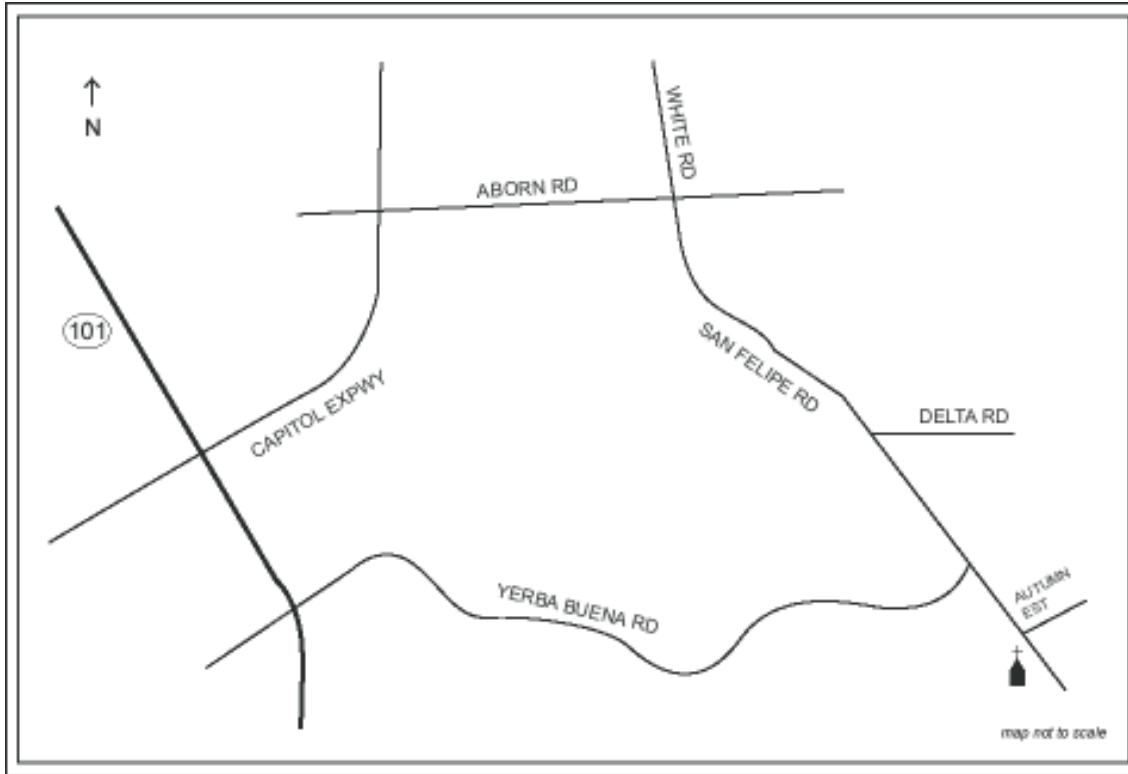

SAINT FRANCIS OF ASSISI

5111 San Felipe Rd., San José, CA 95135-1220 ..... (408) 223-1562

Highway 101 South to Capitol Expwy./Yerba Buena off ramp. Stay on frontage Rd. to Yerba Buena then left to San Felipe Rd. then right to the entrance of the parish.

Highway 101 North to Yerba Buena then right on San Felipe to the entrance of the parish.