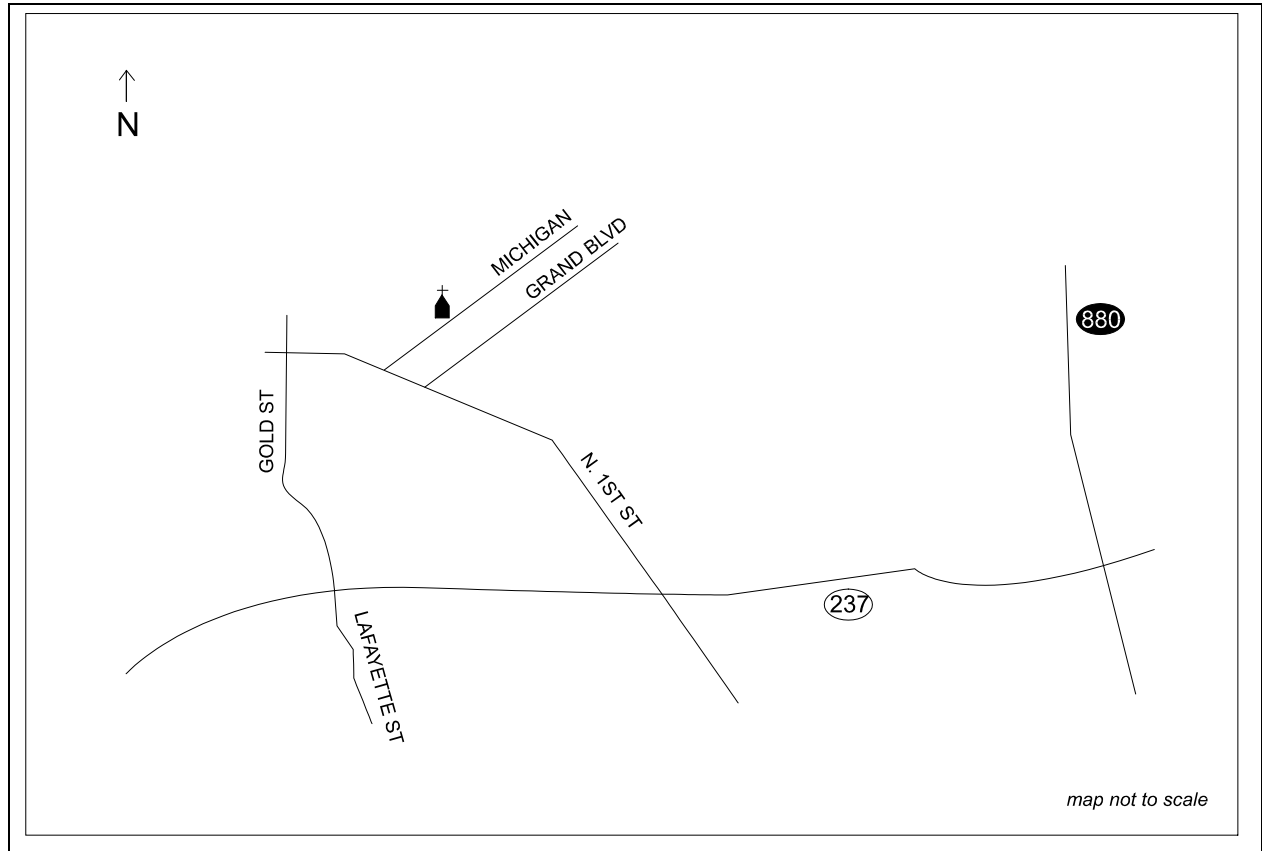

From 101 take Hwy 237 (Mt. View-Alviso Rd.) to the East. Turn Left on North First St. and right on Michigan Ave.

QUEEN OF APOSTLES

4911 Moorpark Ave., San José, CA 95129-2134(408) 253-7560, Fax (408) 253-9530
Website: www.qofa.org