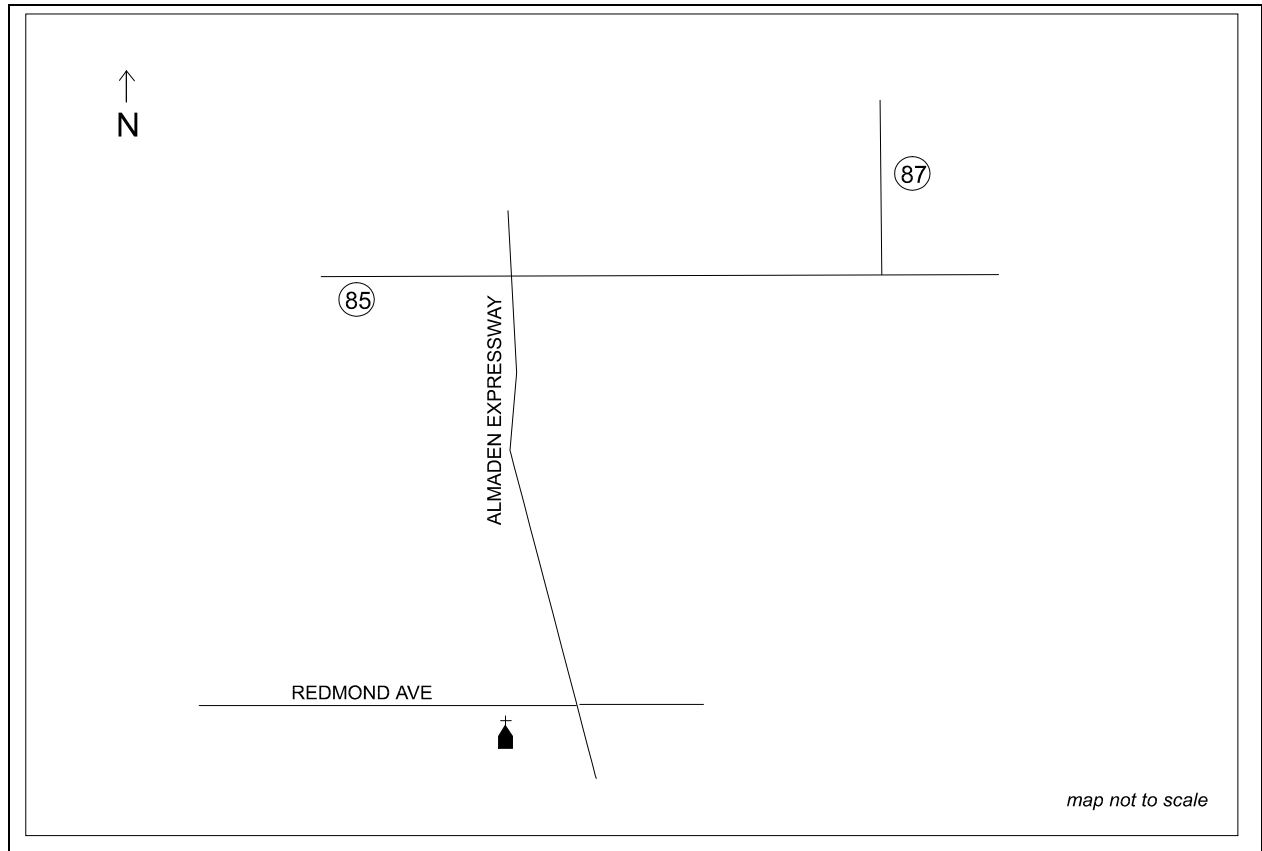

HOLY SPIRIT

1200 Redmond Ave., San José, CA 95120-2742 (408) 997-5101

From Highway 85, 87, 101, and 280: Take the above freeways to get to Almaden Expwy. Drive south on Almaden Expwy. to Redmond Ave. turn right. Parish is located 1 block on the left.