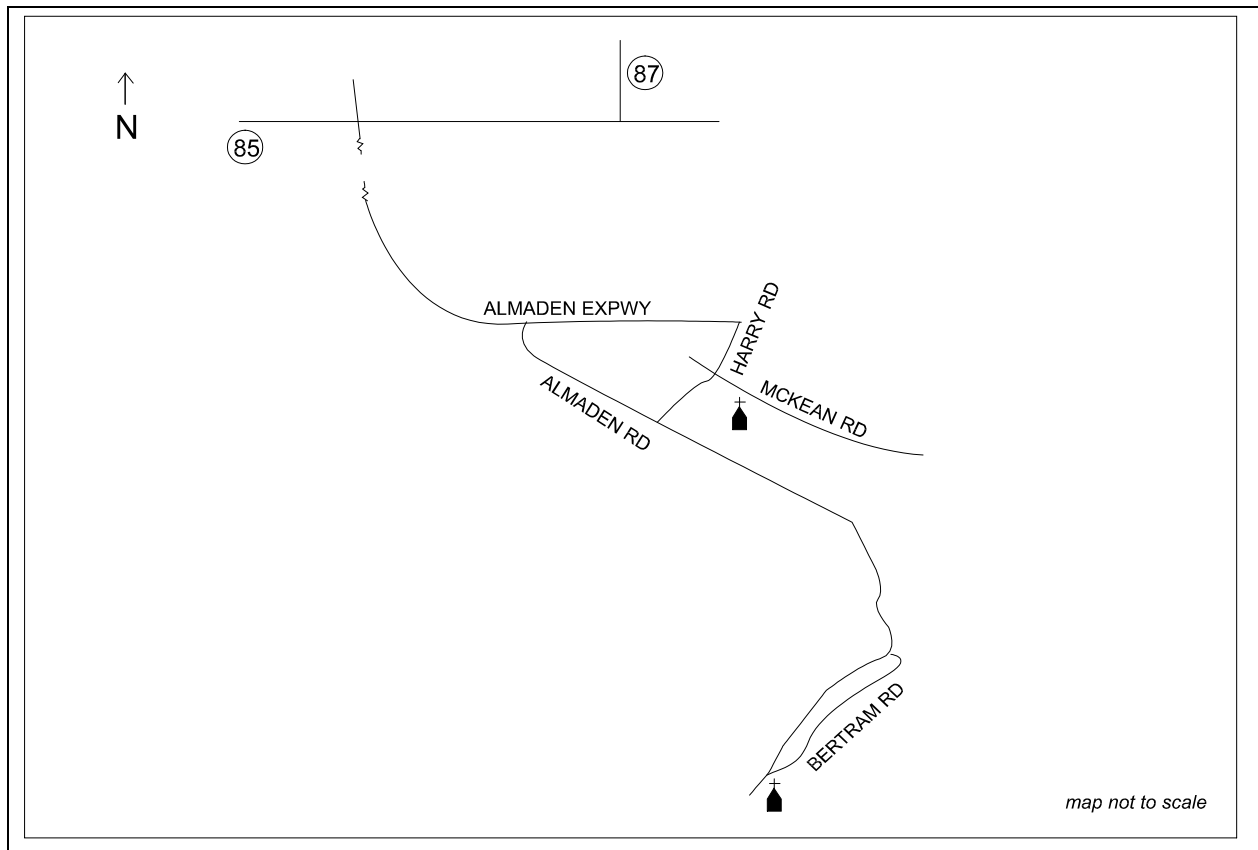

Old Church, 21800 Bertram Rd., New Almaden, CA 95042
South on Almaden Expwy., turn right on Almaden Rd. Stay on Almaden Rd. until it intersects Bertram Rd. for the second time. Church is at that intersection on the left.