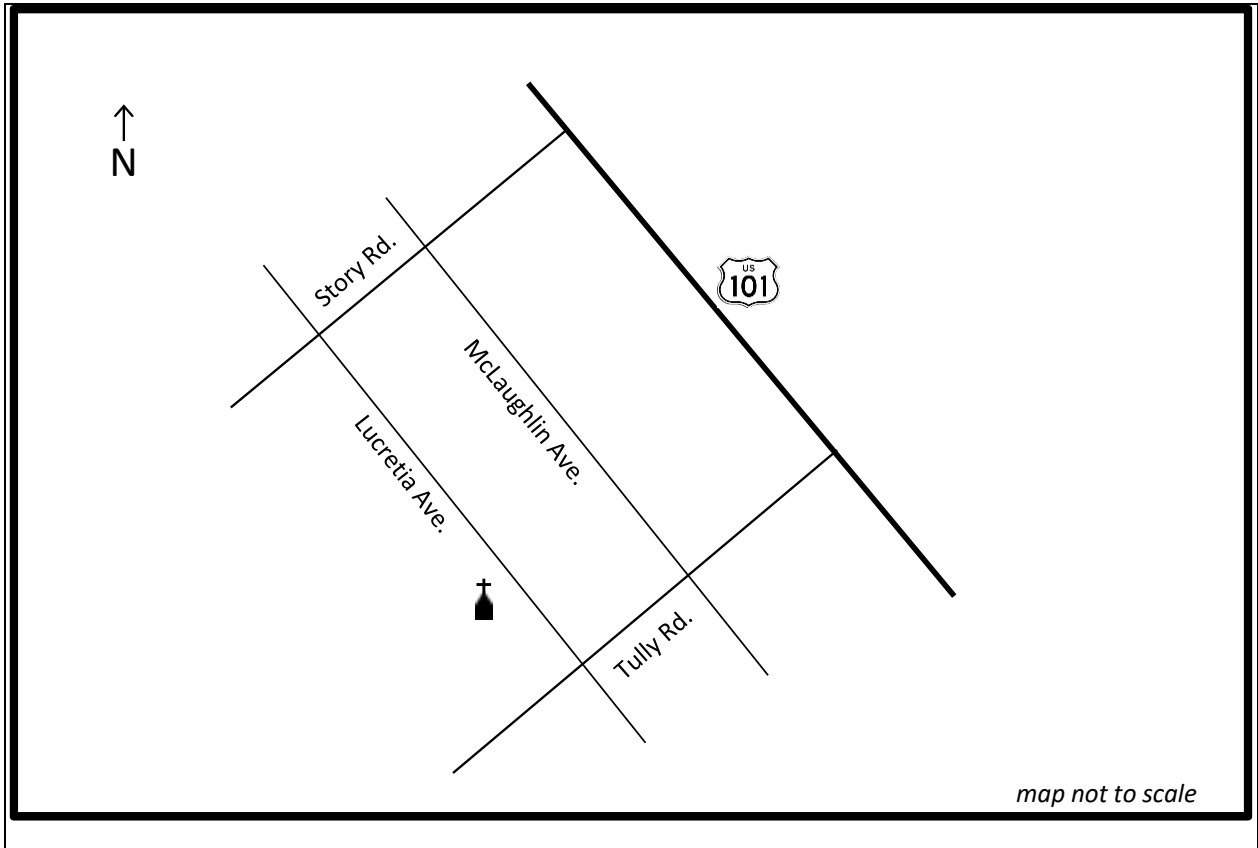

From 280 North, take 10th St., left on Keyes, continue on Story Rd., right on Lucretia, the church is on the right.

OUR LADY STAR OF THE SEA

1385 Michigan Ave., Alviso, CA 95002.....(408) 263-2121, Fax (408) 263-1182