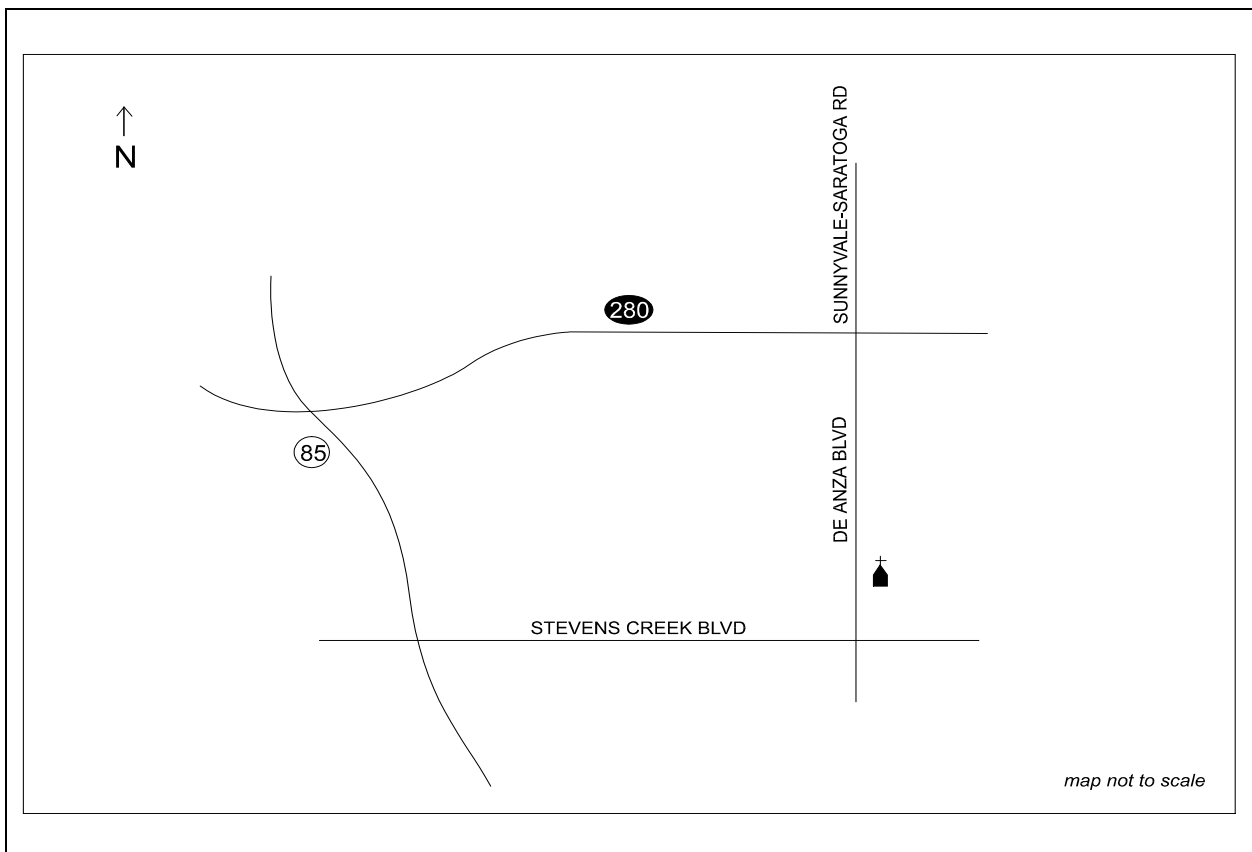

SAINT JOSEPH OF CUPERTINO

10110 North De Anza Blvd., Cupertino, CA 95014 -2211 .....(408) 252-7653

From north take Hwy 280 south to De Anza Blvd. exit. Right on De Anza Blvd., the church will be on the left as you approach Stevens Creek Blvd.

From north take Hwy 85 south to Stevens Creek Blvd. Left on Stevens Creek Blvd. to De Anza Blvd. Left on De Anza Blvd., the church will be on the left.

From south take Hwy 280 north to De Anza Blvd exit. Left on De Anza Blvd., the church will be on the left.

From south take Hwy 85 north to Stevens Creek Blvd. Right on Stevens Creek Blvd. to De Anza Blvd. Left on De Anza Blvd, the church will be on the right.