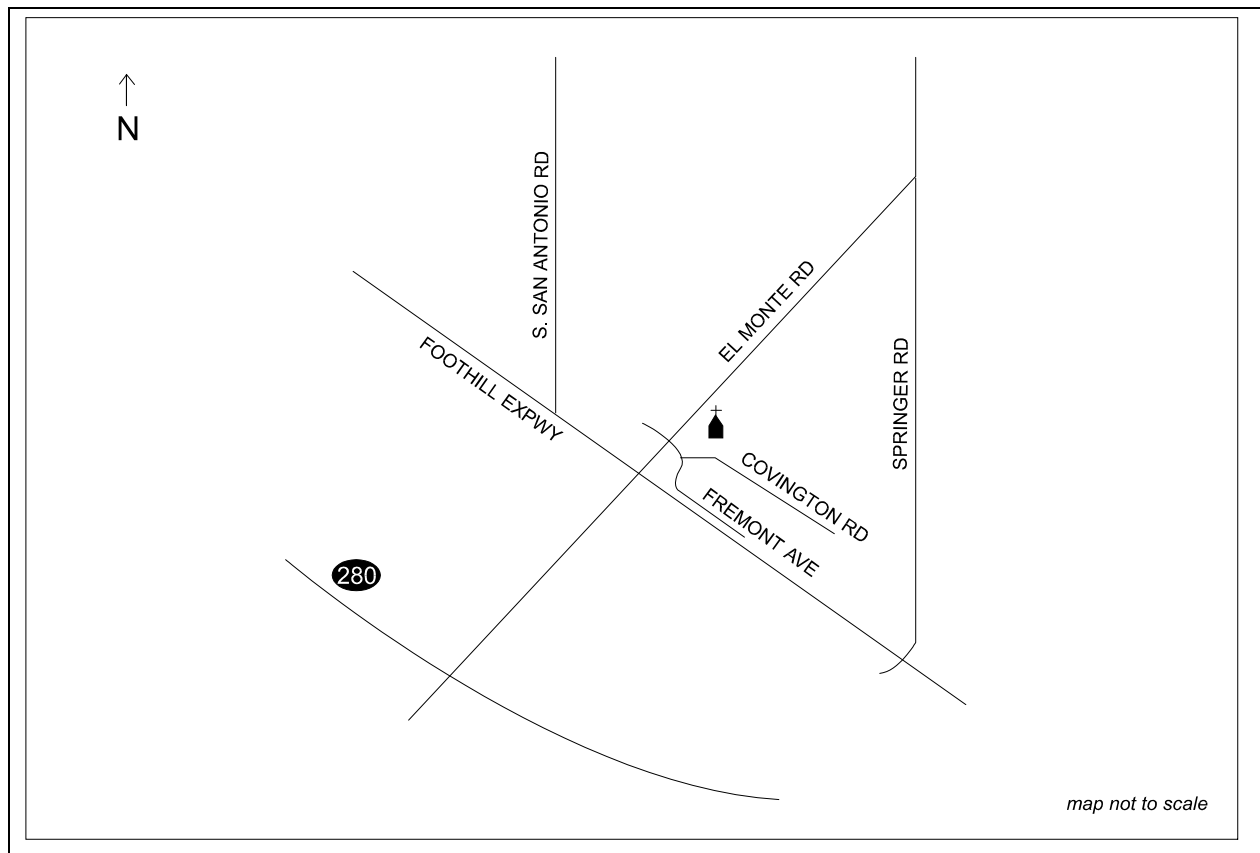

SAINT WILLIAM

611 South El Monte Ave., Los Altos, CA 94022-4058 .....(650) 559-2080

From 280 North: Take El Monte Ave. exit, follow El Monte to Covington Rd. Cross Covington and enter the Church parking lot on the right.

From 280 South: Take El Monte Ave. exit and follow signs to Mt. View/Los Altos. When on El Monte Ave., follow same directions as above.

From 101: Take San Antonio Rd. S. exit. Follow San Antonio to Foothill Expwy. and turn left, turn left on El Monte Ave. (first stop-light). Cross Covington Rd. and turn right into Church parking lot.

El Camino Real runs parallel to 280 and 101, so directions are the same.