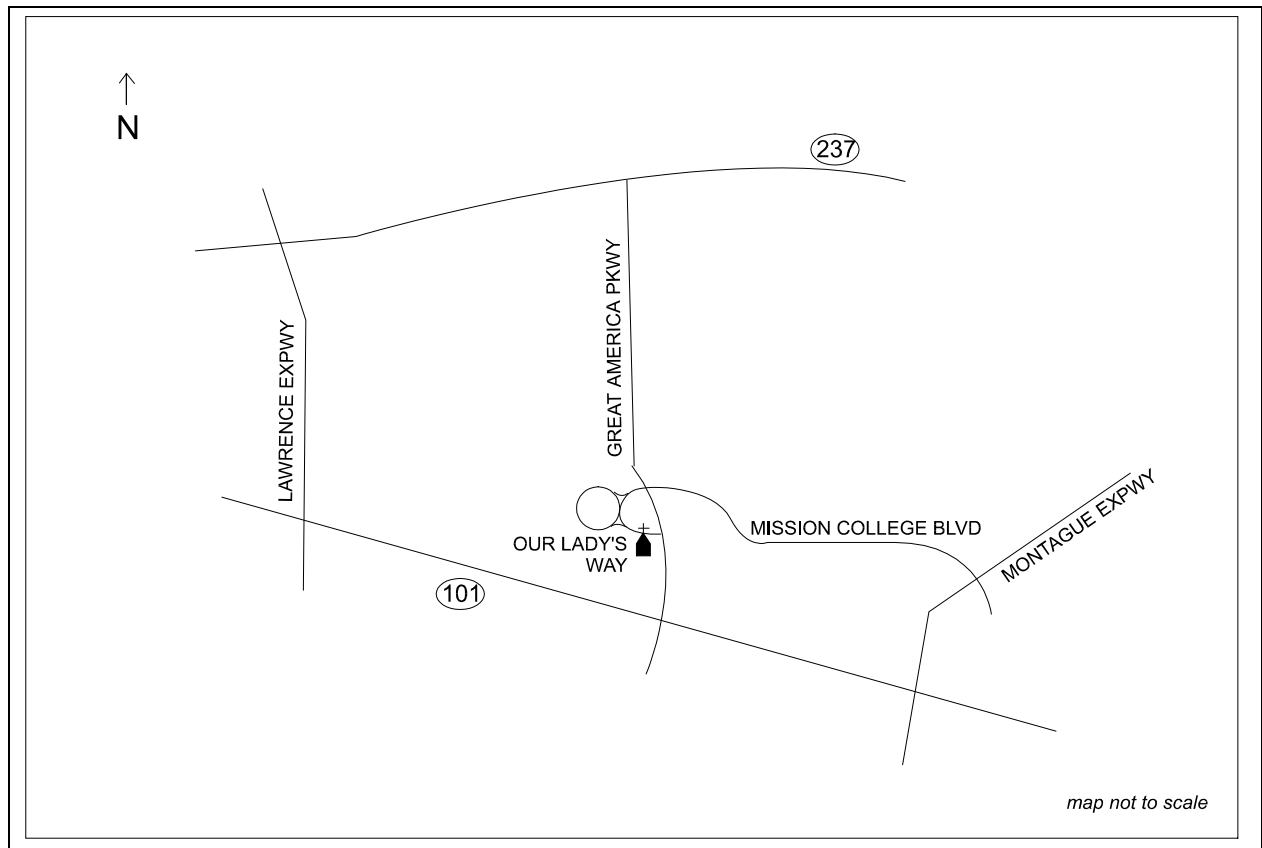

OUR LADY OF PEACE

2800 Mission College Blvd., Santa Clara, CA 95054-1803 ..... (408) 988-4585

From San José take Hwy 101 North to Great America Parkway exit , to Mission College Blvd., Make a U-turn, drive 1 block, turn right onto Our Lady's Way, make a quick left turn into the church parking lot.

From San Francisco take Hwy101 South to Great America Parkway exit, turn left at top of ramp, cross freeway and continue as above.

From Milpitas take Hwy 237 West to Great America Parkway, travel approximately 2 miles then turn right onto Our Lady's Way then make a quick left into the Church parking lot.