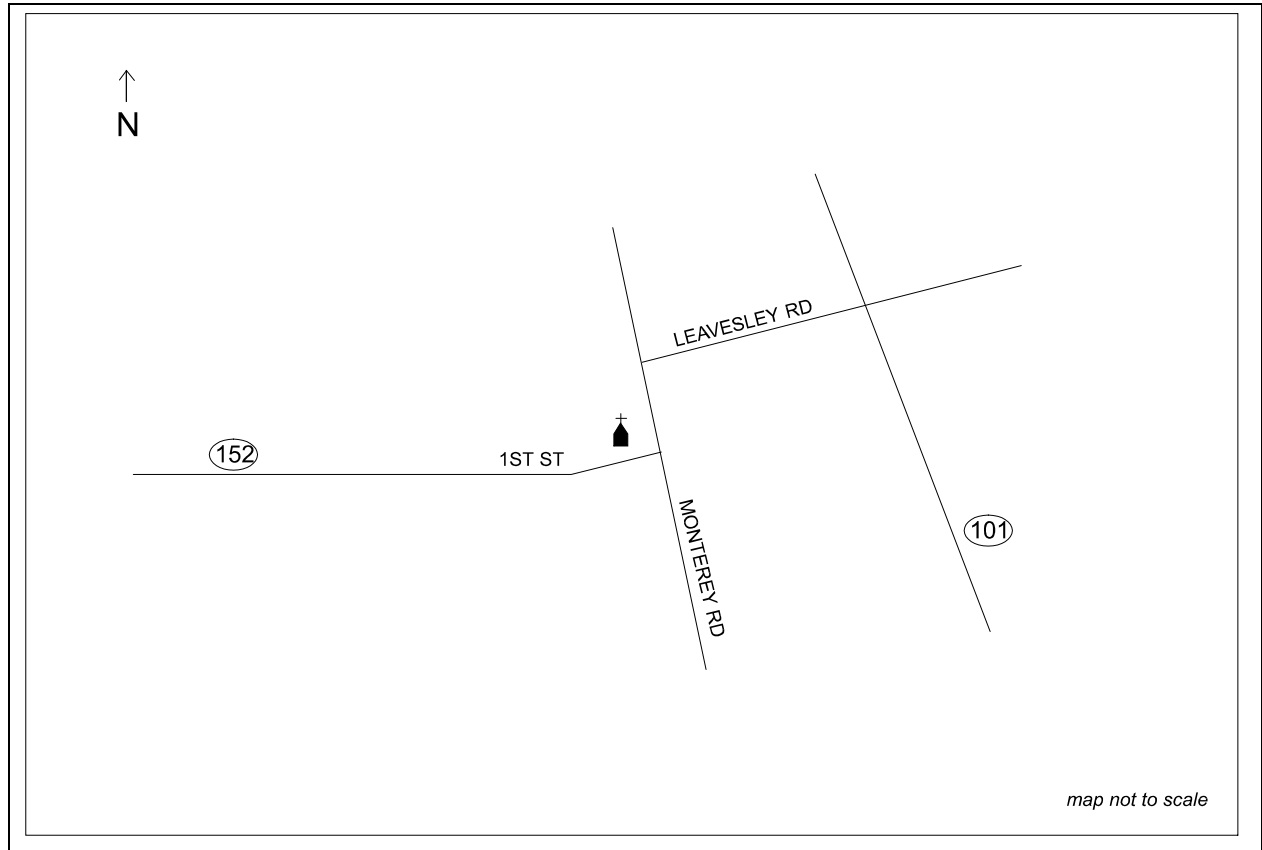

SAINT MARY

11 First St., Gilroy, CA 95020-5128 (408) 847-5151

South 101 to Leavesley Rd. Right on Leavesley Rd. to Monterey Rd. Left on Monterey Rd. to First St. Right on First St.

SAINT MARY OF THE ASSUMPTION CROATIAN MISSION