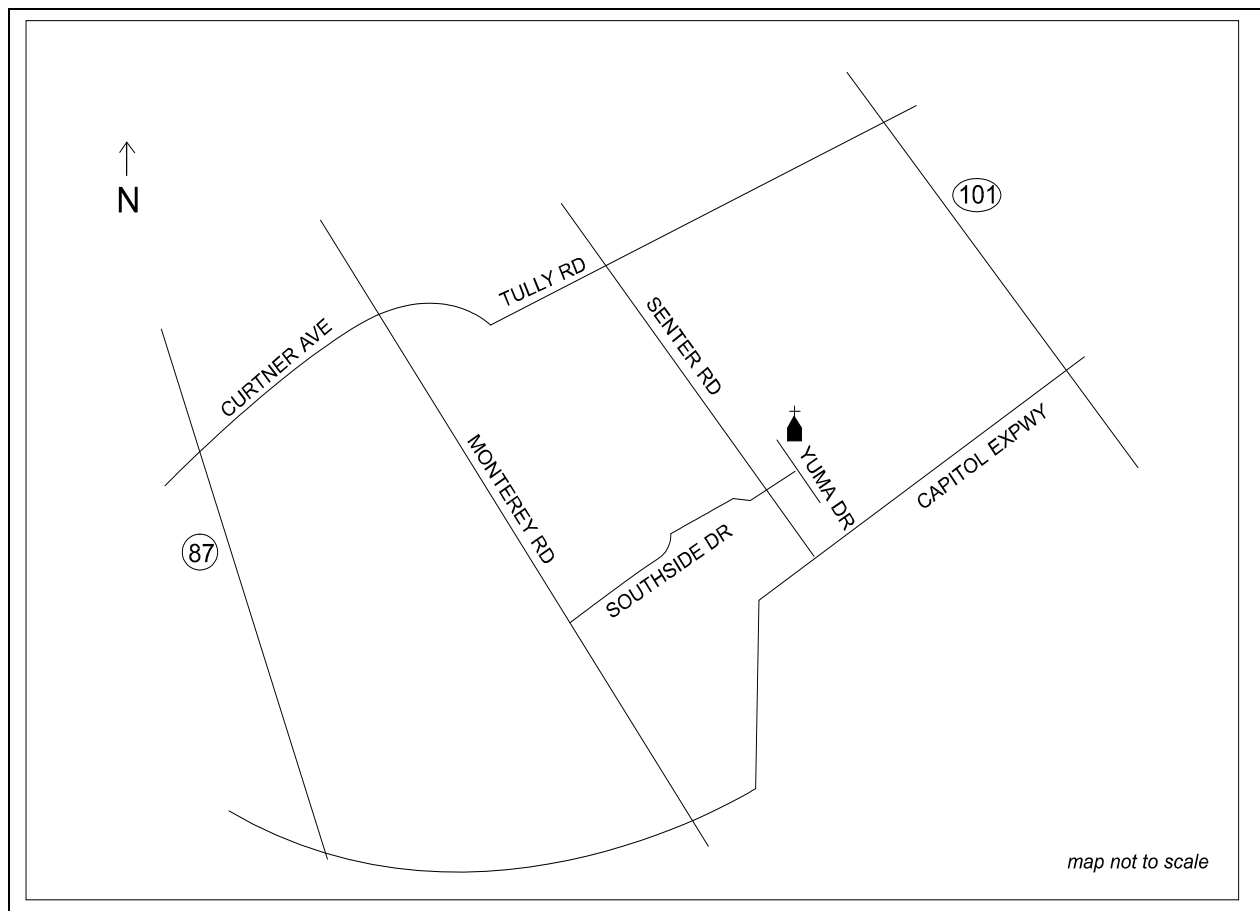

SAINT MARIA GORETTI

2980 Senter Rd., San José, CA 95111-1251..... (408) 363-2300

From Highway 101, take the exit going West at Capitol Expwy. Exit. Go 1.2 miles to Senter Rd. Turn right (north) on Senter Rd. Go one block to Southside. Turn right, go one block to Yuma, turn left and proceed about one block into church grounds. Church is on right.

From Highway 87, take Capitol Expwy. Exit. Go East on Capitol. Proceed 2.5 miles to Senter Rd. Turn left onto Senter. Go one block to Southside. Turn right on Southside. Go one block to Yuma and turn left. Proceed about one block into church grounds.