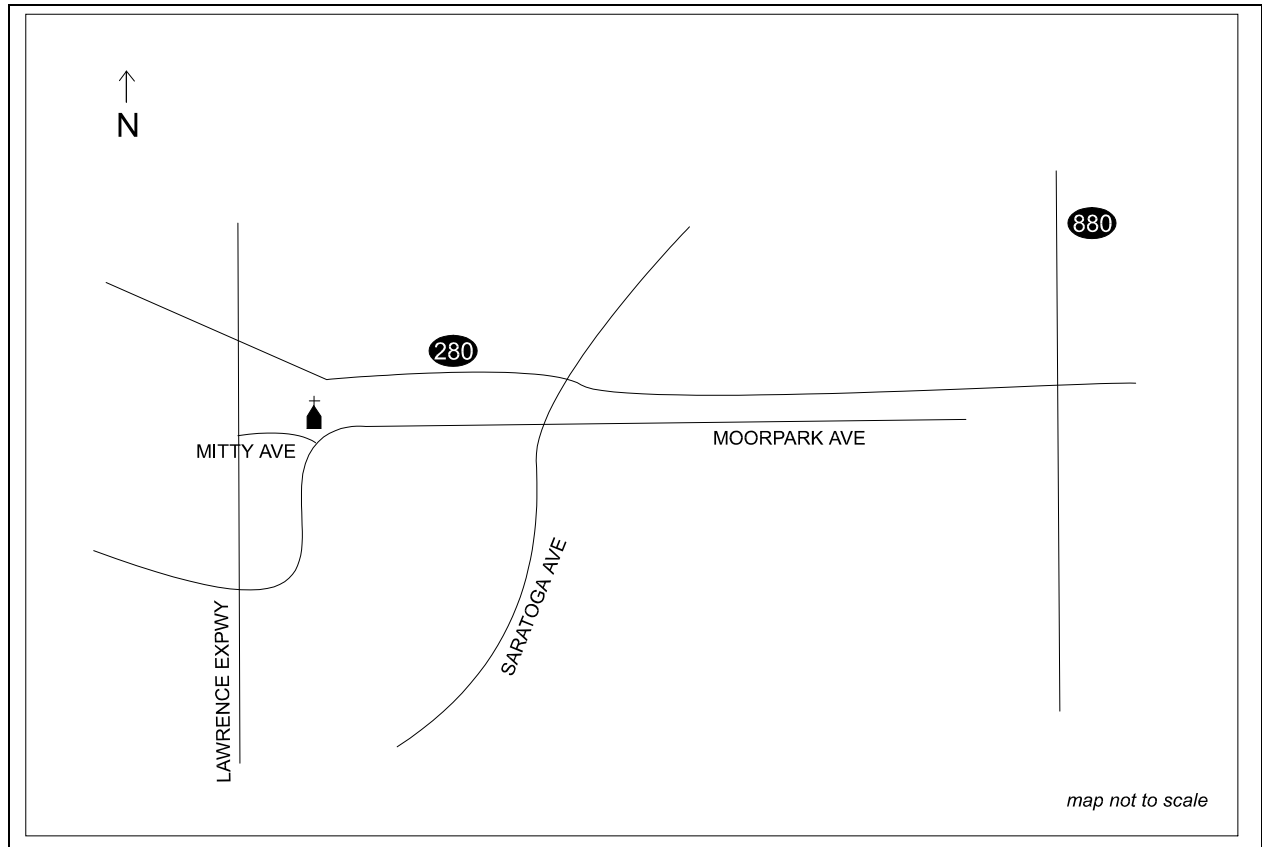

QUEEN OF APOSTLES

4911 Moorpark Ave., San José, CA 95129-2134 .....(408) 253-7560

Highway 280 Exit at Lawrence Expwy. Cross Stevens Creek Blvd. and turn right at Lawrence Expwy. Go to the first signal light (Mitty Way) and turn left. Come down one block to Moorpark Ave. The church will be on the right side.

880 South to Interstate 280 going North, Exit Saratoga Ave. heading south to the first cross St. (Moorpark Ave.). Turn right and follow it to the church.