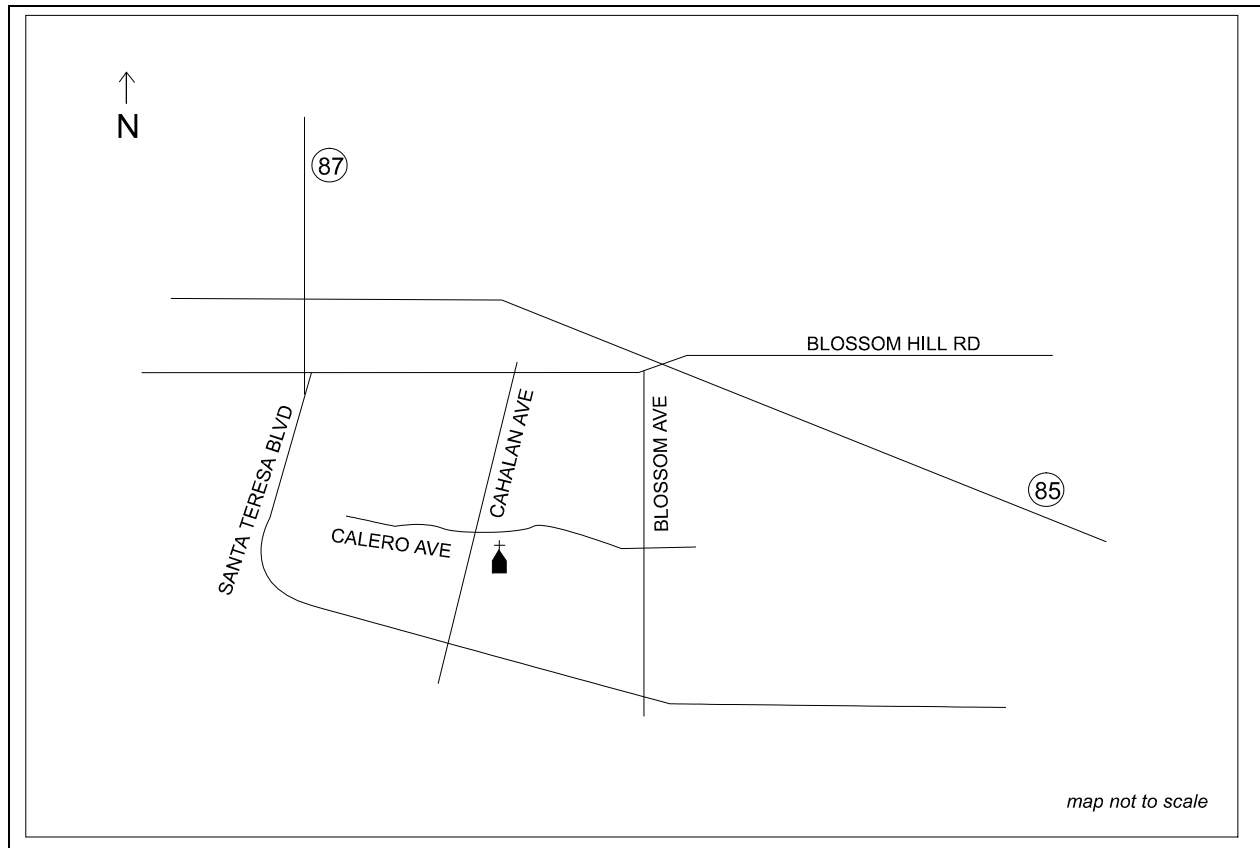

SANTA TERESA

794 Calero Ave., San José, CA 95123-3912.....(408) 629-7777

Exit Highway 85 at Blossom Hill off ramp. Cross Blossom Hill Rd. and travel South on Blossom Ave. Turn right on Calero Ave. The Parish property occupies the southeast corner of Calero and Cahalan Ave.s.