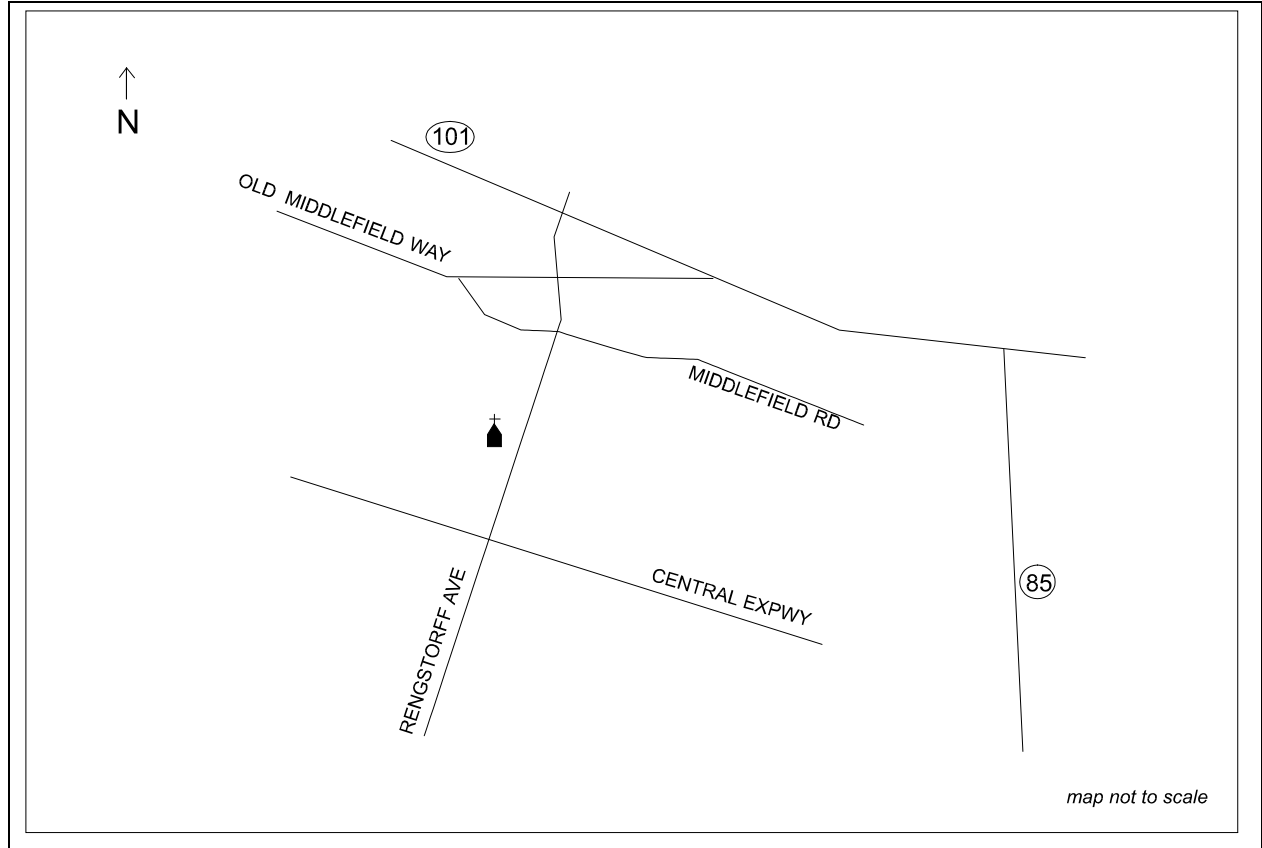

Rev. Diarmuid Casey, CSSp, 1994-2009

Rev. Oscar Tabujara, 2009-2019

Rev. Walter Suárez, 2019-

SAINT ATHANASIUS

160 North Rengstorff Ave., Mt. View, CA 94043-4222 (650) 961-8600

From 101 take Rengstorff exit, go through 5 traffic lights, Church is on the right.