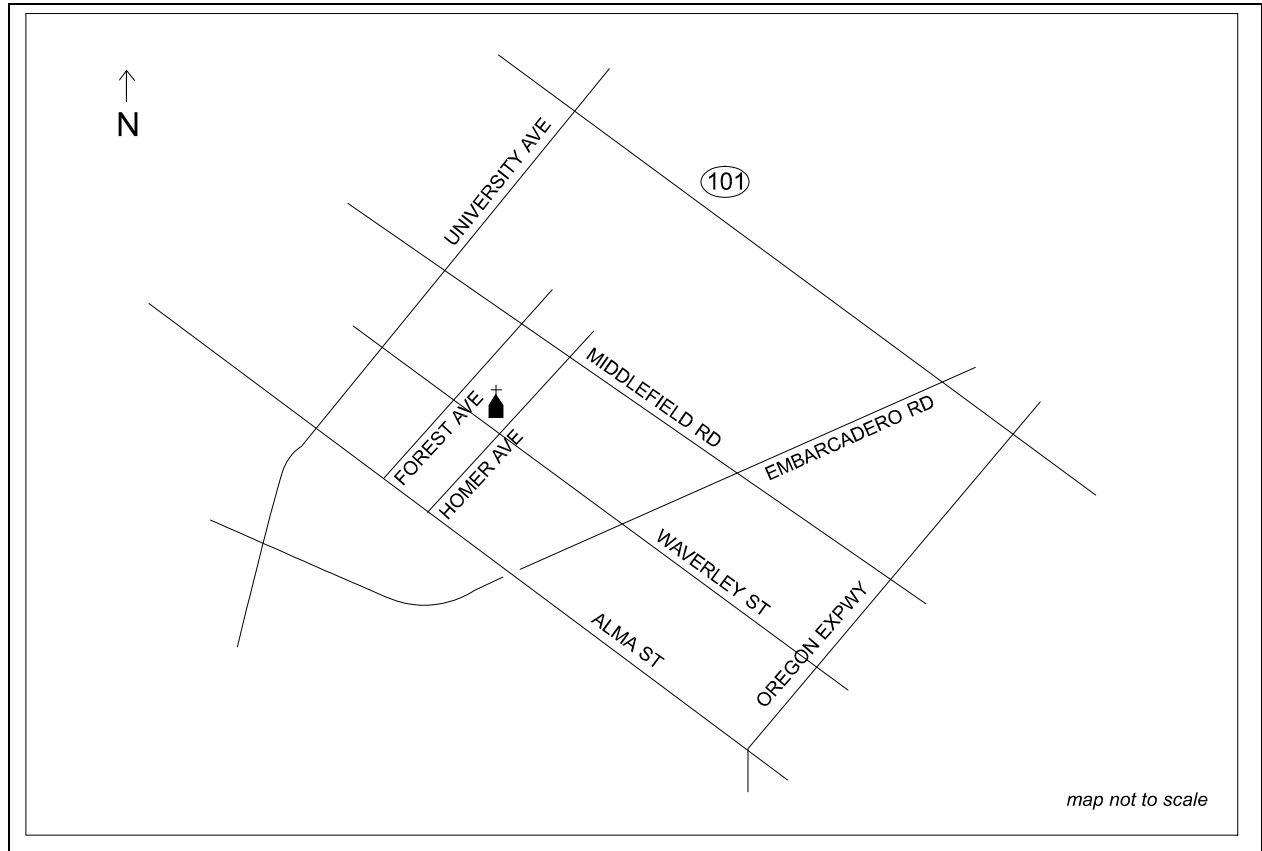

SAINT THOMAS AQUINAS

751 Waverley St., Palo Alto, CA 94301-2552..... (650) 494-2496

From Hwy 101 take Embarcadero Rd. to the left. Left on Waverley St. Church is on the right past Homer Dr.