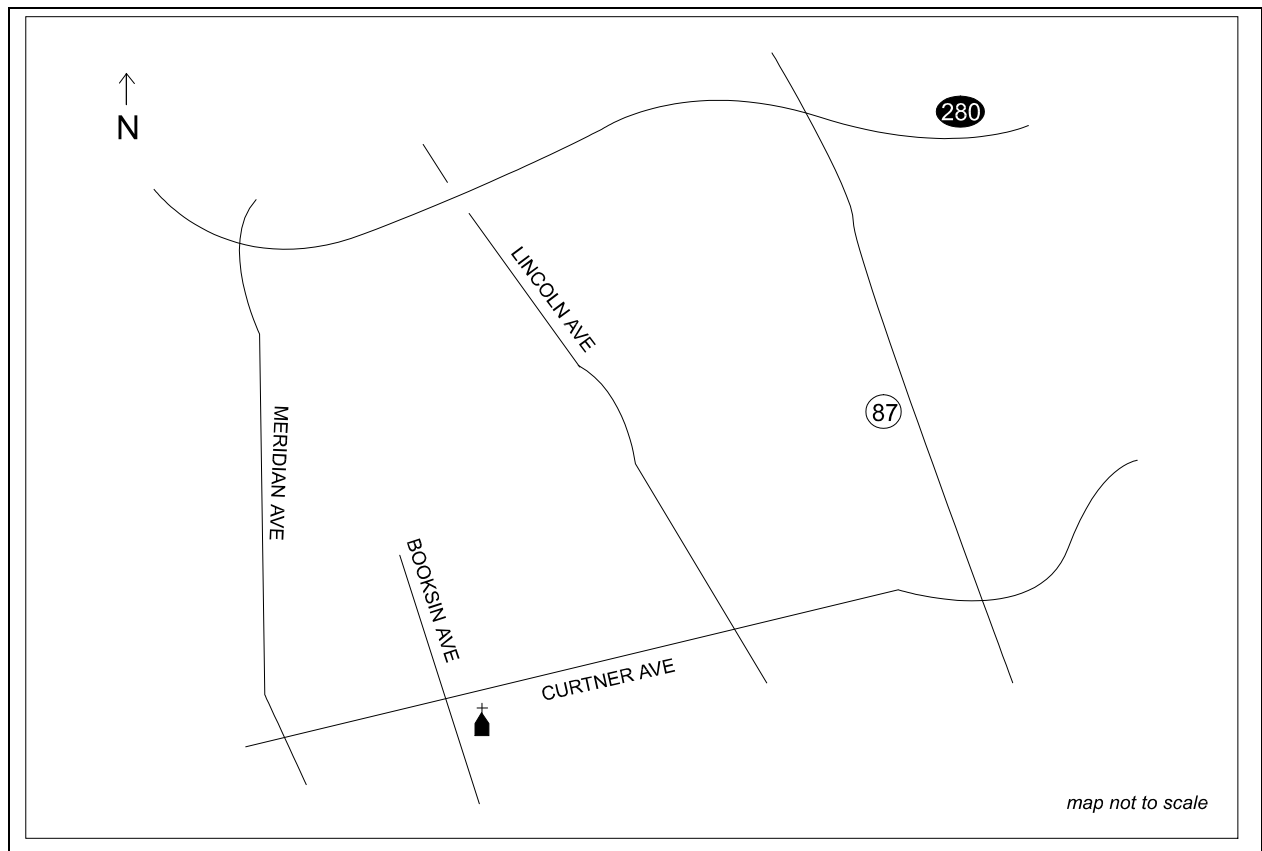

SAINT CHRISTOPHER

2278 Booksin Ave., San José, CA 95125-4701 ..... (408) 269-2226

From Highway 280 to North: Exit Meridian Ave. South. Take Meridian to Curtner Ave. Turn left at Curtner. At next stop light (Booksin and Curtner) is Saint Christopher School and Parish on the southeast corner. School faces on Booksin Ave. Parking is in lot in front of the church or lot behind the church and school.

From Highway 101 coming from South: Take Highway 85 south to Highway 87 north (Guadalupe Expwy.). Take Curtner Ave. off ramp. Turn left onto Curtner. Take Curtner to Booksin. School and church are on left corner of Booksin and Curtner

From Guadalupe Expwy., Highway 87 going south: Exit on Curtner Ave. Turn right onto Curtner. At Booksin Ave. make a left. School faces on Booksin.

From Highway 680 (East Bay): Proceed south on 680. Take Hwy 87 (Guadalupe Expwy.) south. Follow directions above.

Parking is in the lot in front of Church or lot behind the church and school.