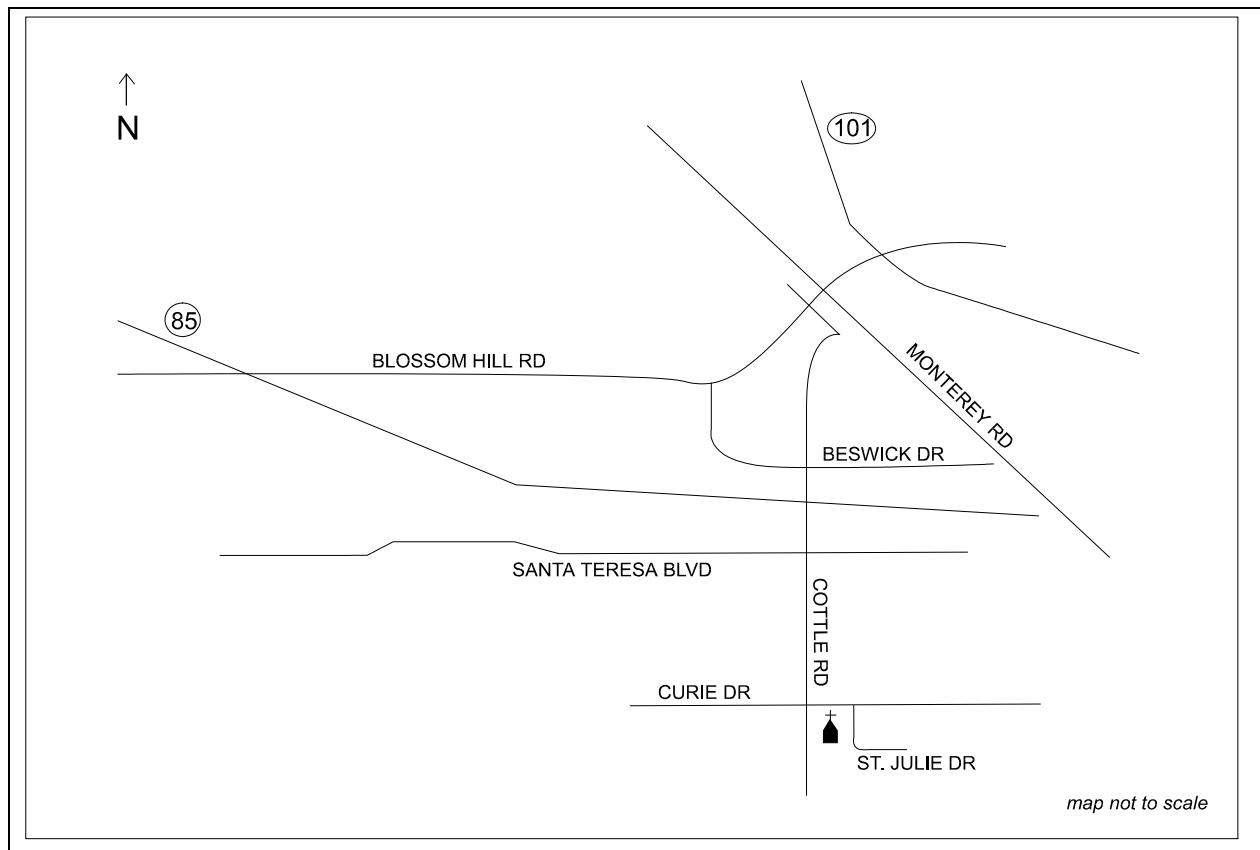

SAINT JULIE BILLIART

Church: 6410 Cottle Rd., San José, CA 95119-1625 .... (408) 629-3030, Fax (408) 629-3343

From Highway 101 (heading south): Exit Blossom Hill Rd. /Silver Creek Valley Rd. At stoplight turn right. Left on Beswick (2nd stoplight). Right on Cottle Rd. (1st stoplight). Cross over Santa Teresa Blvd. Cross Curie Drive. Immediate left.

From Highway 101 (heading north): Exit Blossom Hill Rd. /Silver Creek Valley Rd. At stoplight turn Left. Left on Beswick (2nd stoplight) right on Cottle Rd. (1st stoplight). Cross over Santa Teresa Blvd. Cross Curie Drive. Immediate left.