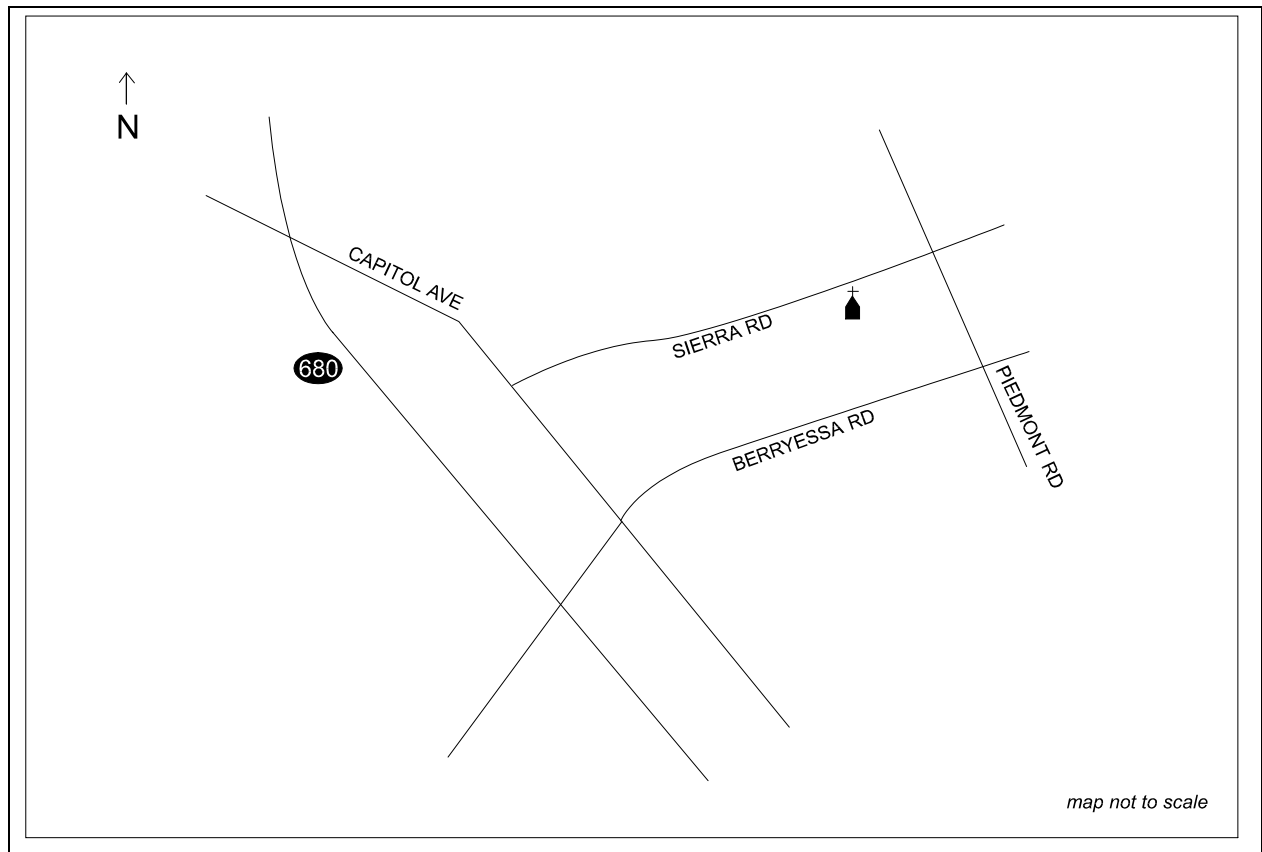

SAINT VICTOR

3108 Sierra Rd., San José, CA 95132-2854.....(408) 251-7055

From Interstate 680 take Berryessa East exit to first traffic light - Capitol Ave. Turn left on Capitol to second traffic light - Sierra Rd. Turn right on Sierra Rd. and proceed to 3108 (Rectory/Office) and 3150 (Church).