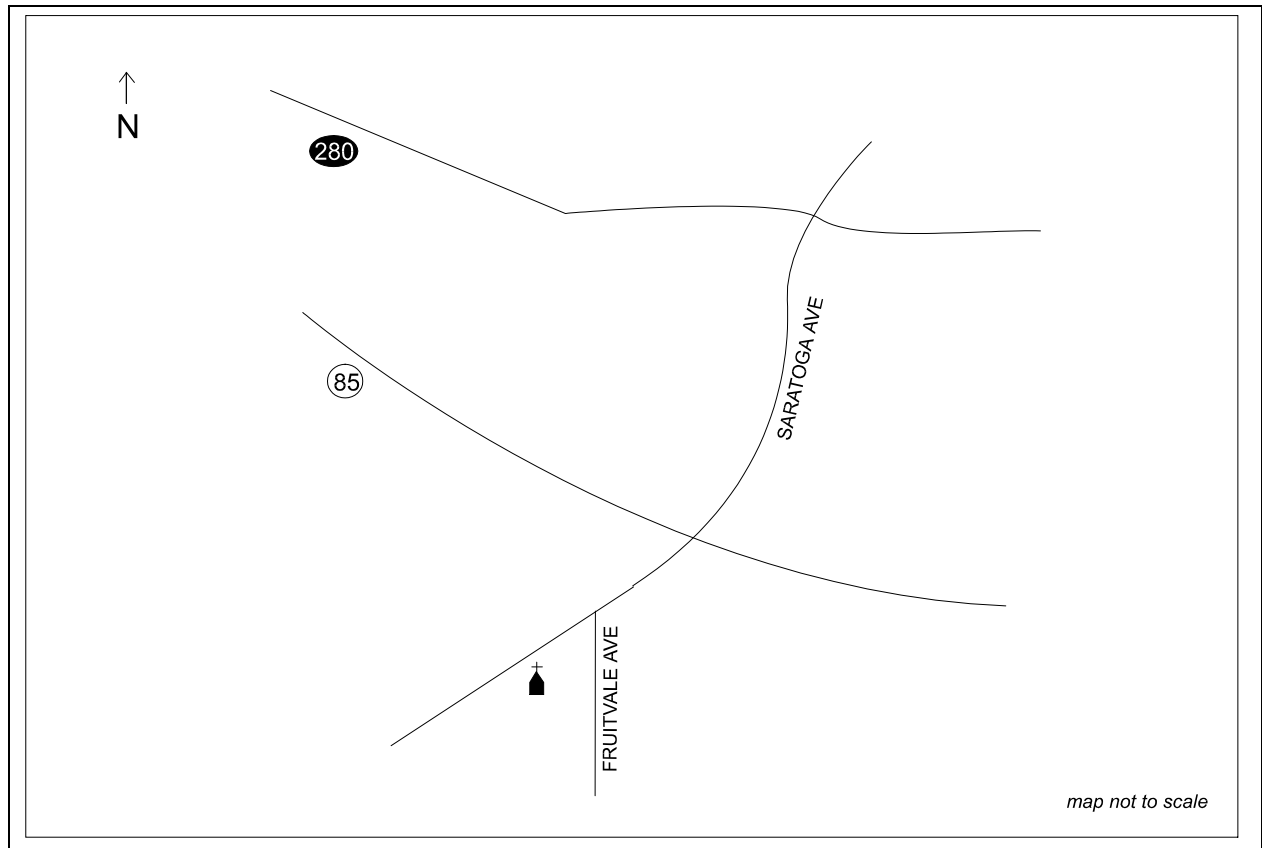

SACRED HEART

13724 Saratoga Ave., Saratoga, 95070-5432 ..... (408) 867-3634

From Highway 280, turn south on Saratoga Ave. approximately 4.5 miles.

From Highway 101 south, take Highway 85 to Saratoga Ave., turn left approximately 0.6 miles.

From Highway 101 north, take Highway 85 south to Saratoga Ave., turn right 0.6 miles to Sacred Heart.