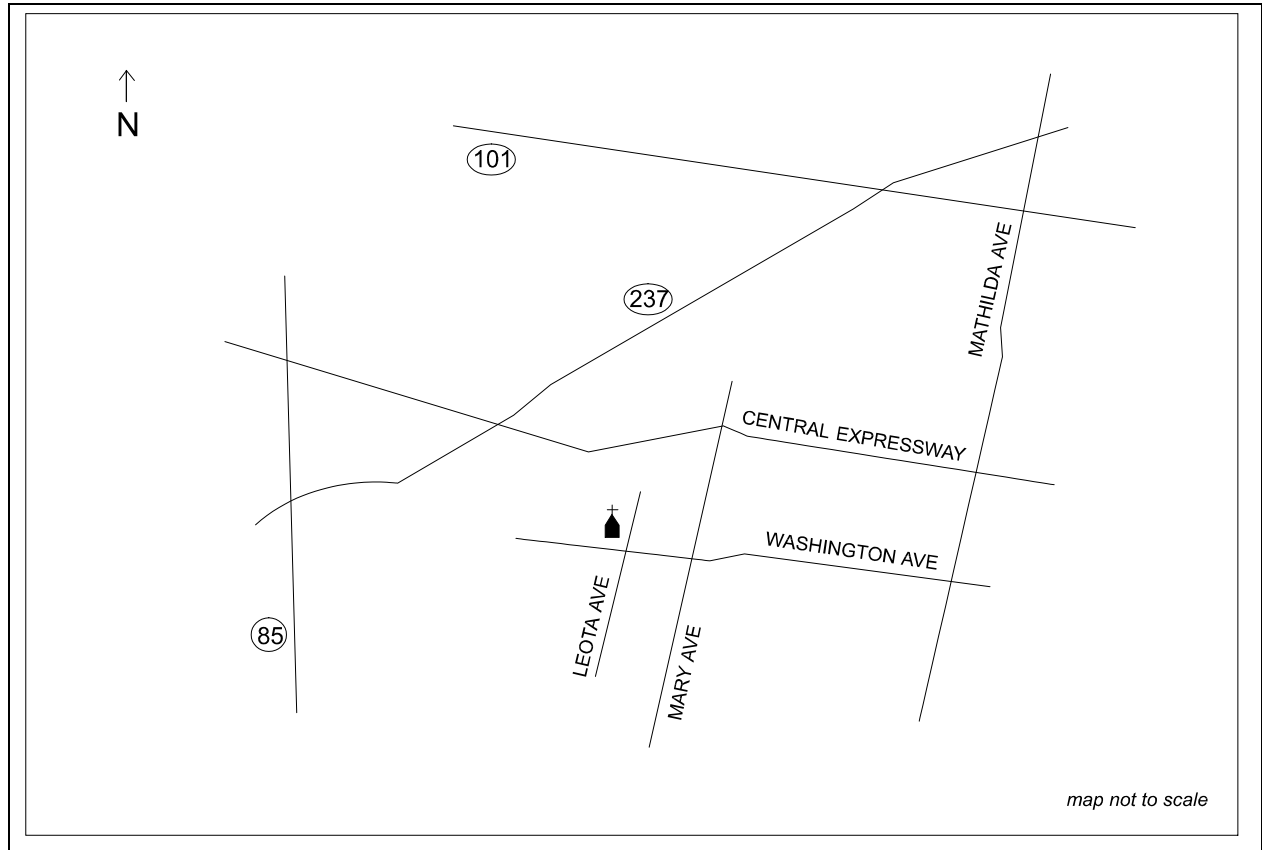

SAINT CYPRIAN

1133 W. Washington Ave., Sunnyvale, CA 94086-7019 ..... (408) 739-8506

Highway 101 South to Highway 85 South. Take El Camino Real, Sunnyvale (82 South) Exit. Once on El Camino Real, turn left on Bernardo Ave. Turn right on Washington Ave. Turn left on Leota Ave.

Highway 101 North. Take the Mathilda Ave., South exit. Once on Mathilda Ave., turn right on Washington Ave. Turn right on Leota Ave.