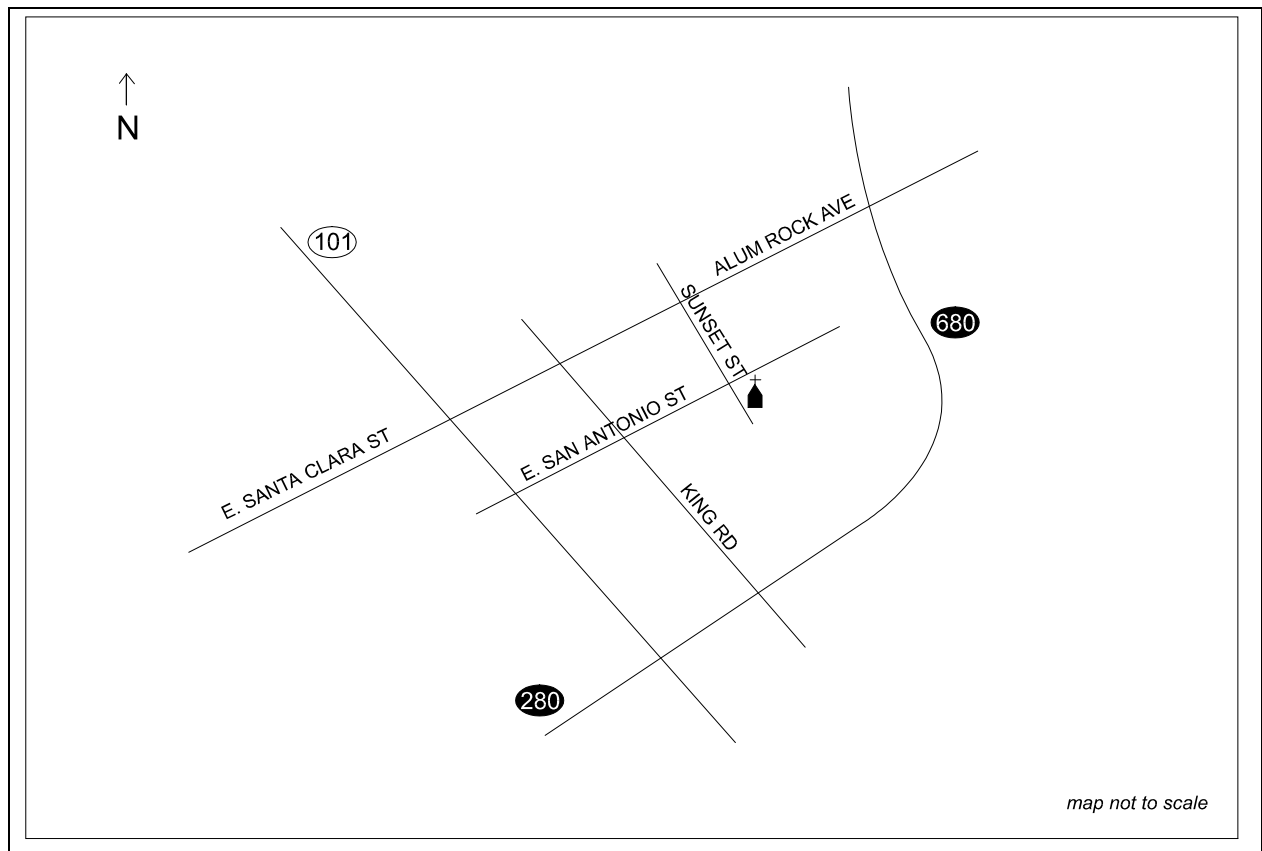

From Highway 101 exit on Alum Rock Ave. going East - proceed to King Rd., the second signal light, turn right - proceed to East San Antonio St. (the next signal light) turn left - proceed to Sunset Ave. (the next signal light) the Church is located at the corner of Sunset and San Antonio Sts. on the right hand side.