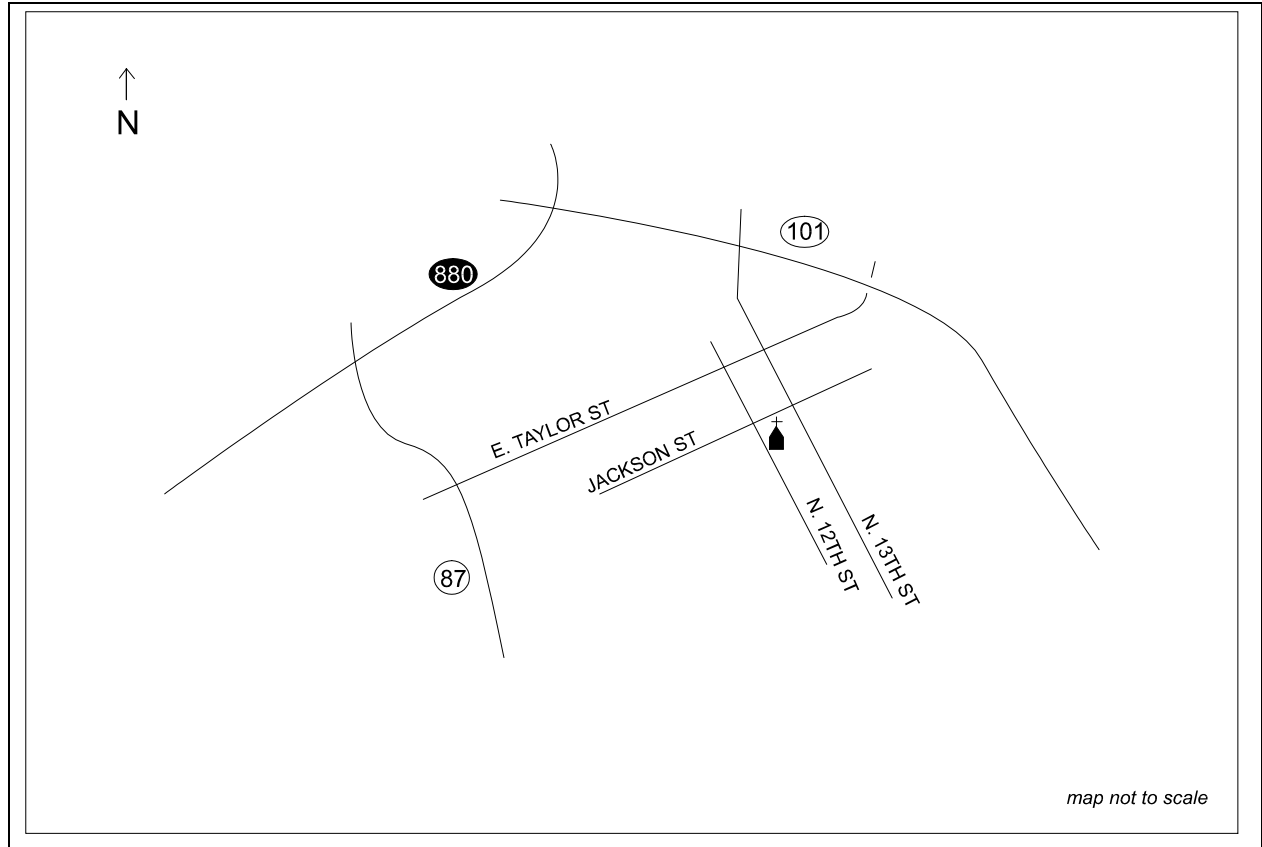

HOLY CROSS

580 East Jackson St., San José, CA 95112-3214..... (408) 294-2440

Coming on Highway 101 from North or South take 13th St. exit south until Jackson St. at the 5th intersection.