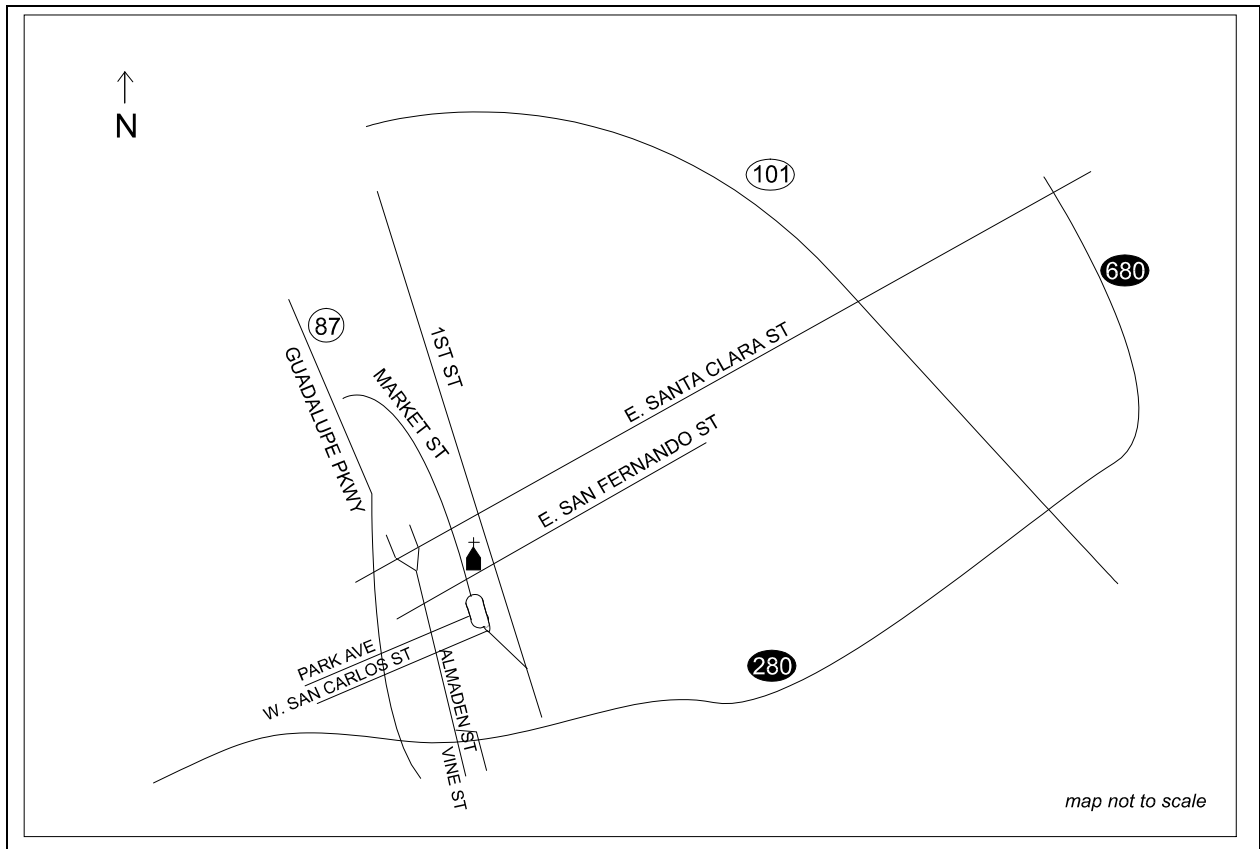

CATHEDRAL BASILICA OF SAINT JOSEPH

80 South Market St., San José, CA 95113-2303..... (408) 283-8100

From 101 North, take 87 South, and exit at Park Ave.-San Carlos. Turn left on Park, then left on Almaden Blvd. (the next signal light). Turn right at the next corner, San Fernando St. St. Joseph Cathedral is two short blocks ahead on the corner of San Fernando and Market Sts.

From 101 South or 680 North, take 280 North to 87. Take 87 North to downtown San José. Take the Santa Clara-Julian St. ramp and turn right on Santa Clara St., then turn right on Market St. St. Joseph Cathedral will be 2 blocks ahead on the corner of Market and San Fernando Sts.