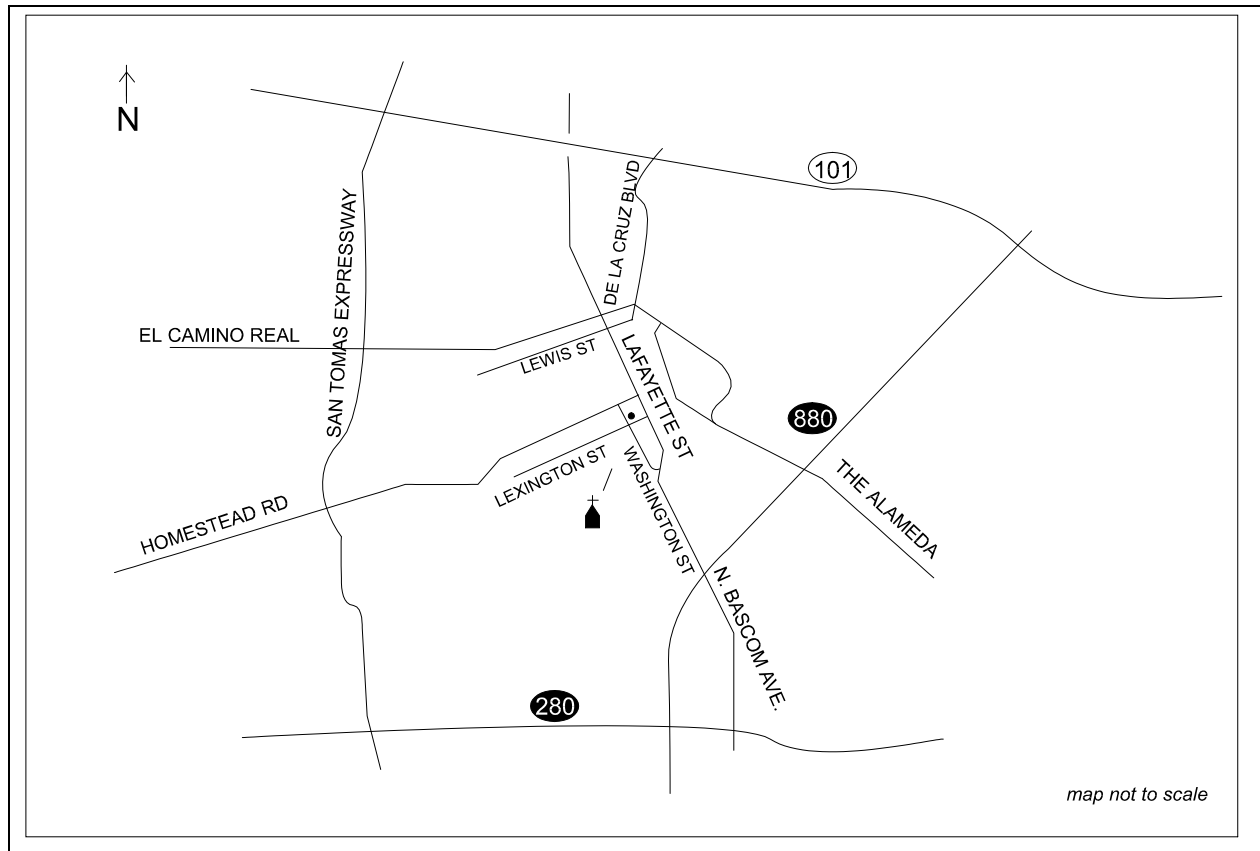

SAINT CLARE is used for many activities of the San José Chinese Catholic Mission.
941 Lexington St., Santa Clara, CA 95050

Directions to church: From Homestead Rd: Go East. Turn right at Washington St. Continue 1 block to Lexington St. From Interstate 880: Take the Bascom Ave. North exit, continue about 1 mile and turn left on Lexington. The church is 1/2 block in. Rectory offices are around the corner on Washington St. From Highway 101: Go to the 101 - I 880 interchange, take I 880 toward Los Gatos to the Bascom Ave. turnoff. Turn right on Bascom Ave. heading North, and continue as above. From Interstate 280: Go to the I 280 - I 880 (Highway 17) interchange. Take I 880 toward Oakland, to Bascom Ave. North exit, to Lexington as above.