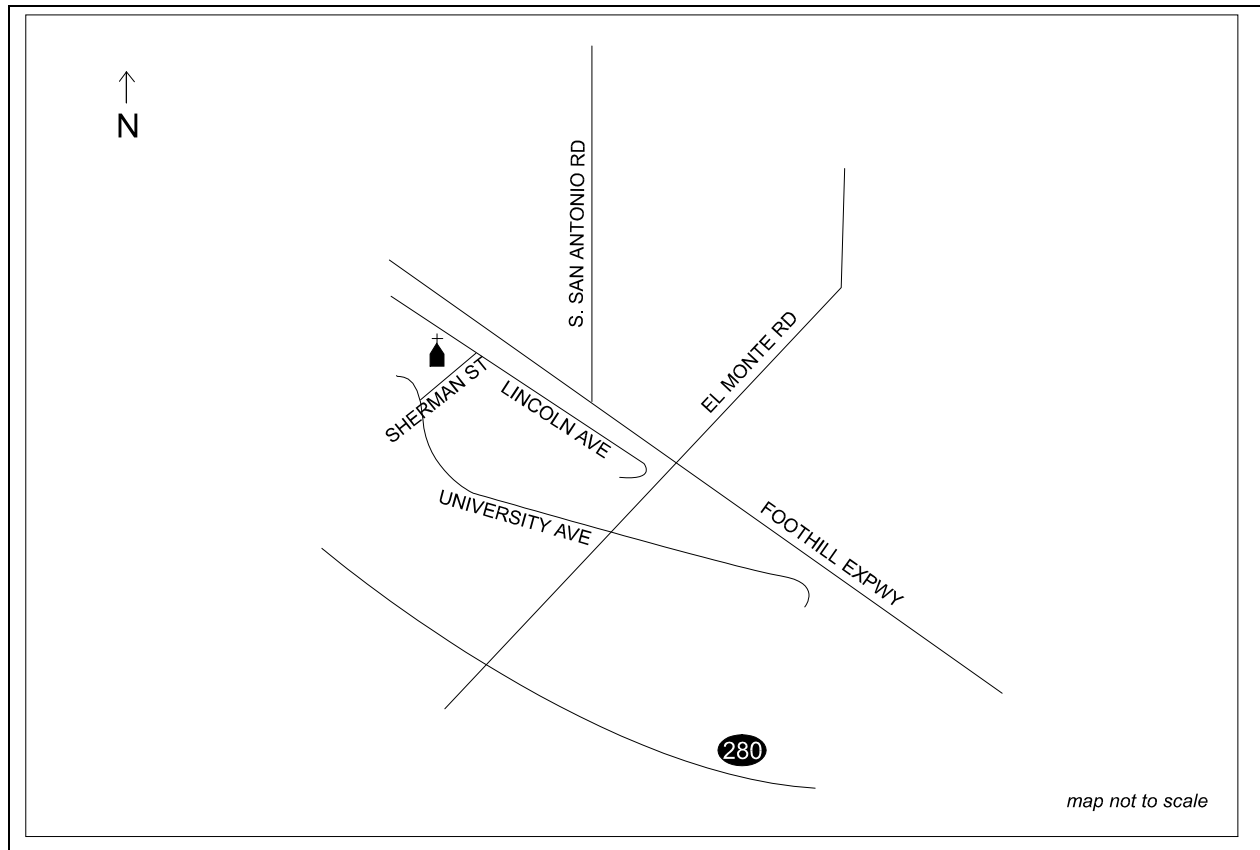

Highway 280 North: Take El Monte Rd. turnoff and first right to St. Turn left at University Ave. and proceed 1 mile to Sherman Ave. Turn right and proceed 2 blocks to Lincoln Ave. Church and parish office are on corner of Lincoln and Sherman.