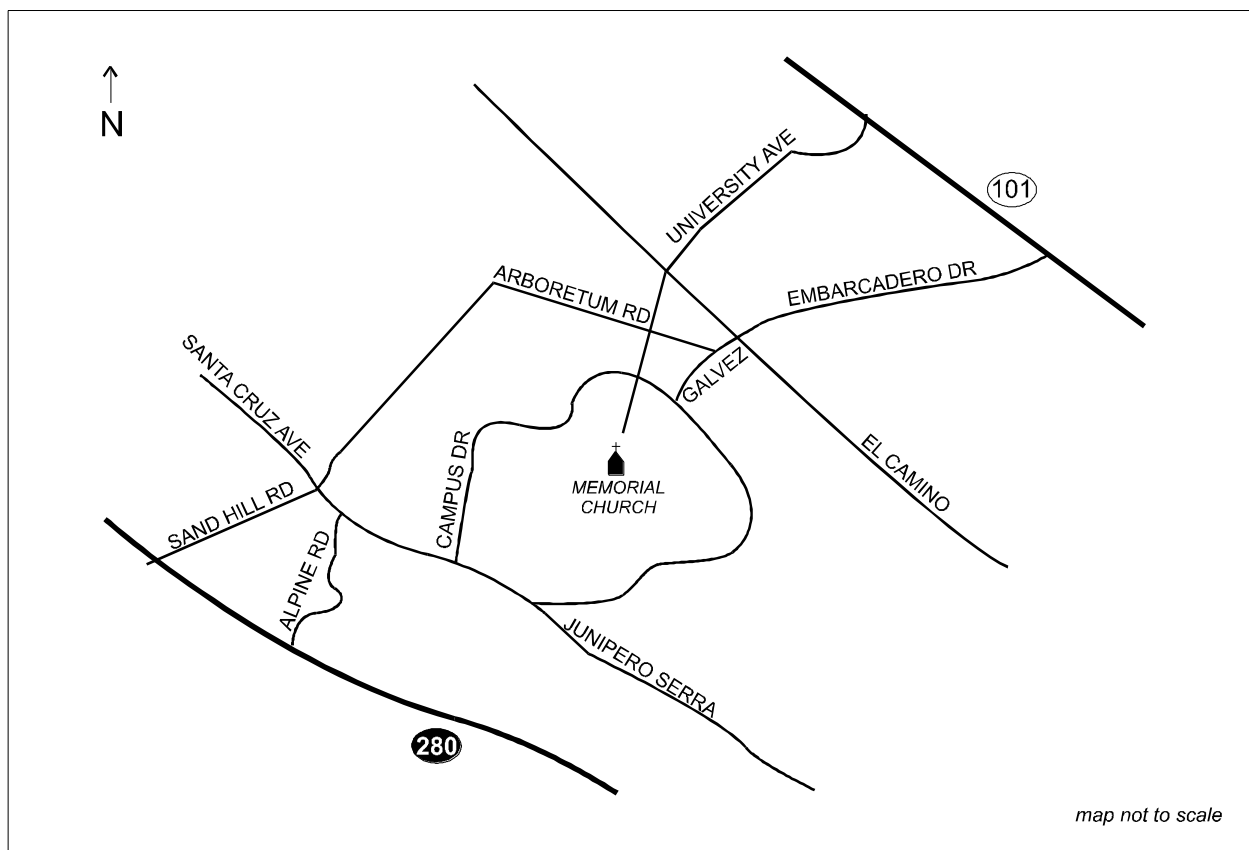

CATHOLIC COMMUNITY AT STANFORD.....(650) 725-0080

Directions to Stanford's Memorial Church: From 280 take Page Mill Rd. (East) exit to Junipero Serra. Turn left on Junipero Serra and then turn right at Campus Drive East. About midway through the Campus Drive circle turn left on Palm Drive. As you drive up Palm Drive you come to the "Oval" which sends you around to the right. Parking is available on either side of the Oval and in some parking areas nearby (watch for parking areas restricted to permits only). Walking to the top of the Oval, go up the stairs and through the Main Quad immediately beyond which, across a large courtyard, is Memorial Church.

From 101 if you take University Ave. exit to Palo Alto stay on University Ave. which, when it crosses El Camino Real, becomes Palm Drive.

From 101 if you take the Embarcadero West exit, stay on Embarcadero which, when it crosses El Camino Real, becomes Galvez. From Galvez turn right on Campus Drive and then left on Palm Drive.