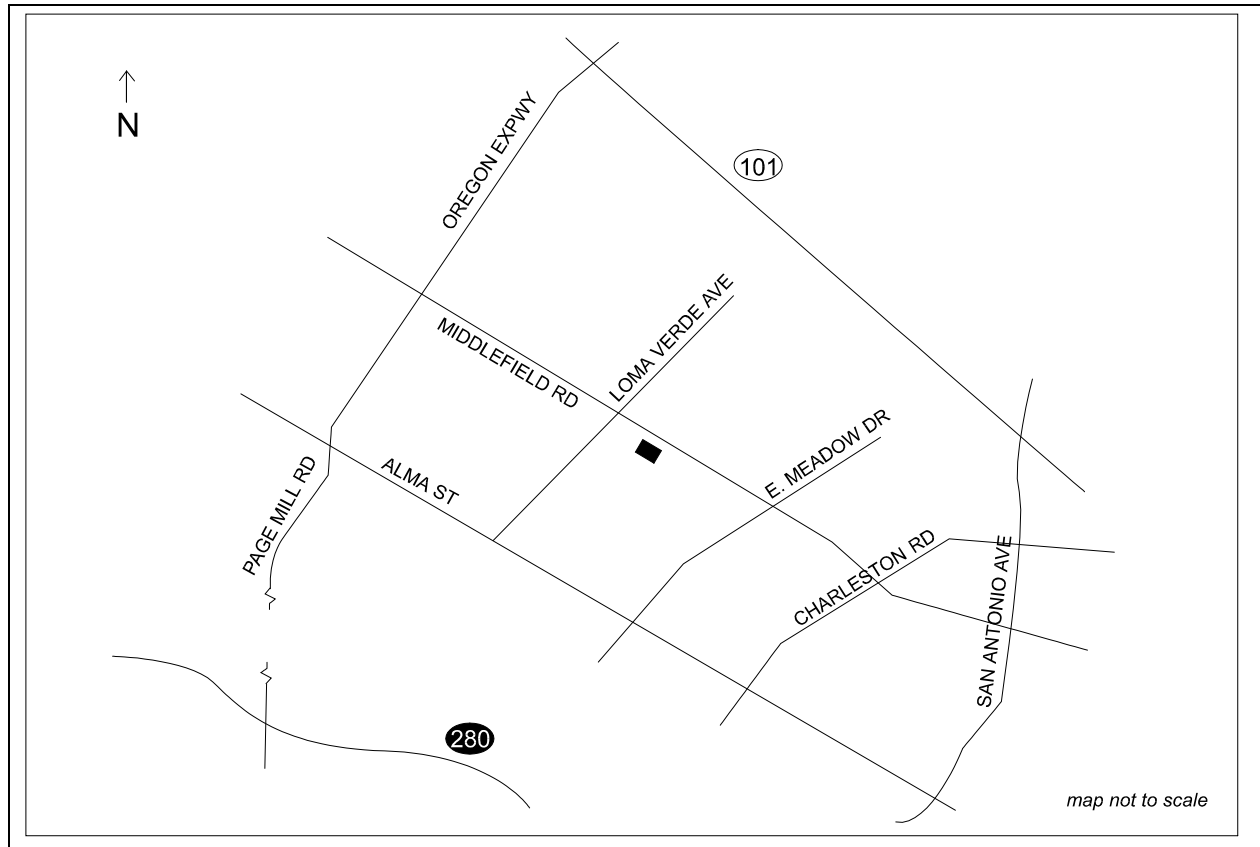

SAINT THOMAS AQUINAS PARISH CENTER

3290 Middlefield Rd., Palo Alto, CA 94306-3046 .....(650) 494-2496

From Hwy 101 take Oregon Expwy. to Middlefield Rd. Left on Middlefield Rd. Parish Office is located between Loma Verde Ave. and Meadow Drive.

From Hwy 280 take Page Mill Rd (East toward Palo Alto). When you cross El Camino, Page Mill Rd changes its name to Oregon Expwy. Turn right on Middlefield Rd. Parish Office is located between Meadow Dr. and Loma Verde Ave.